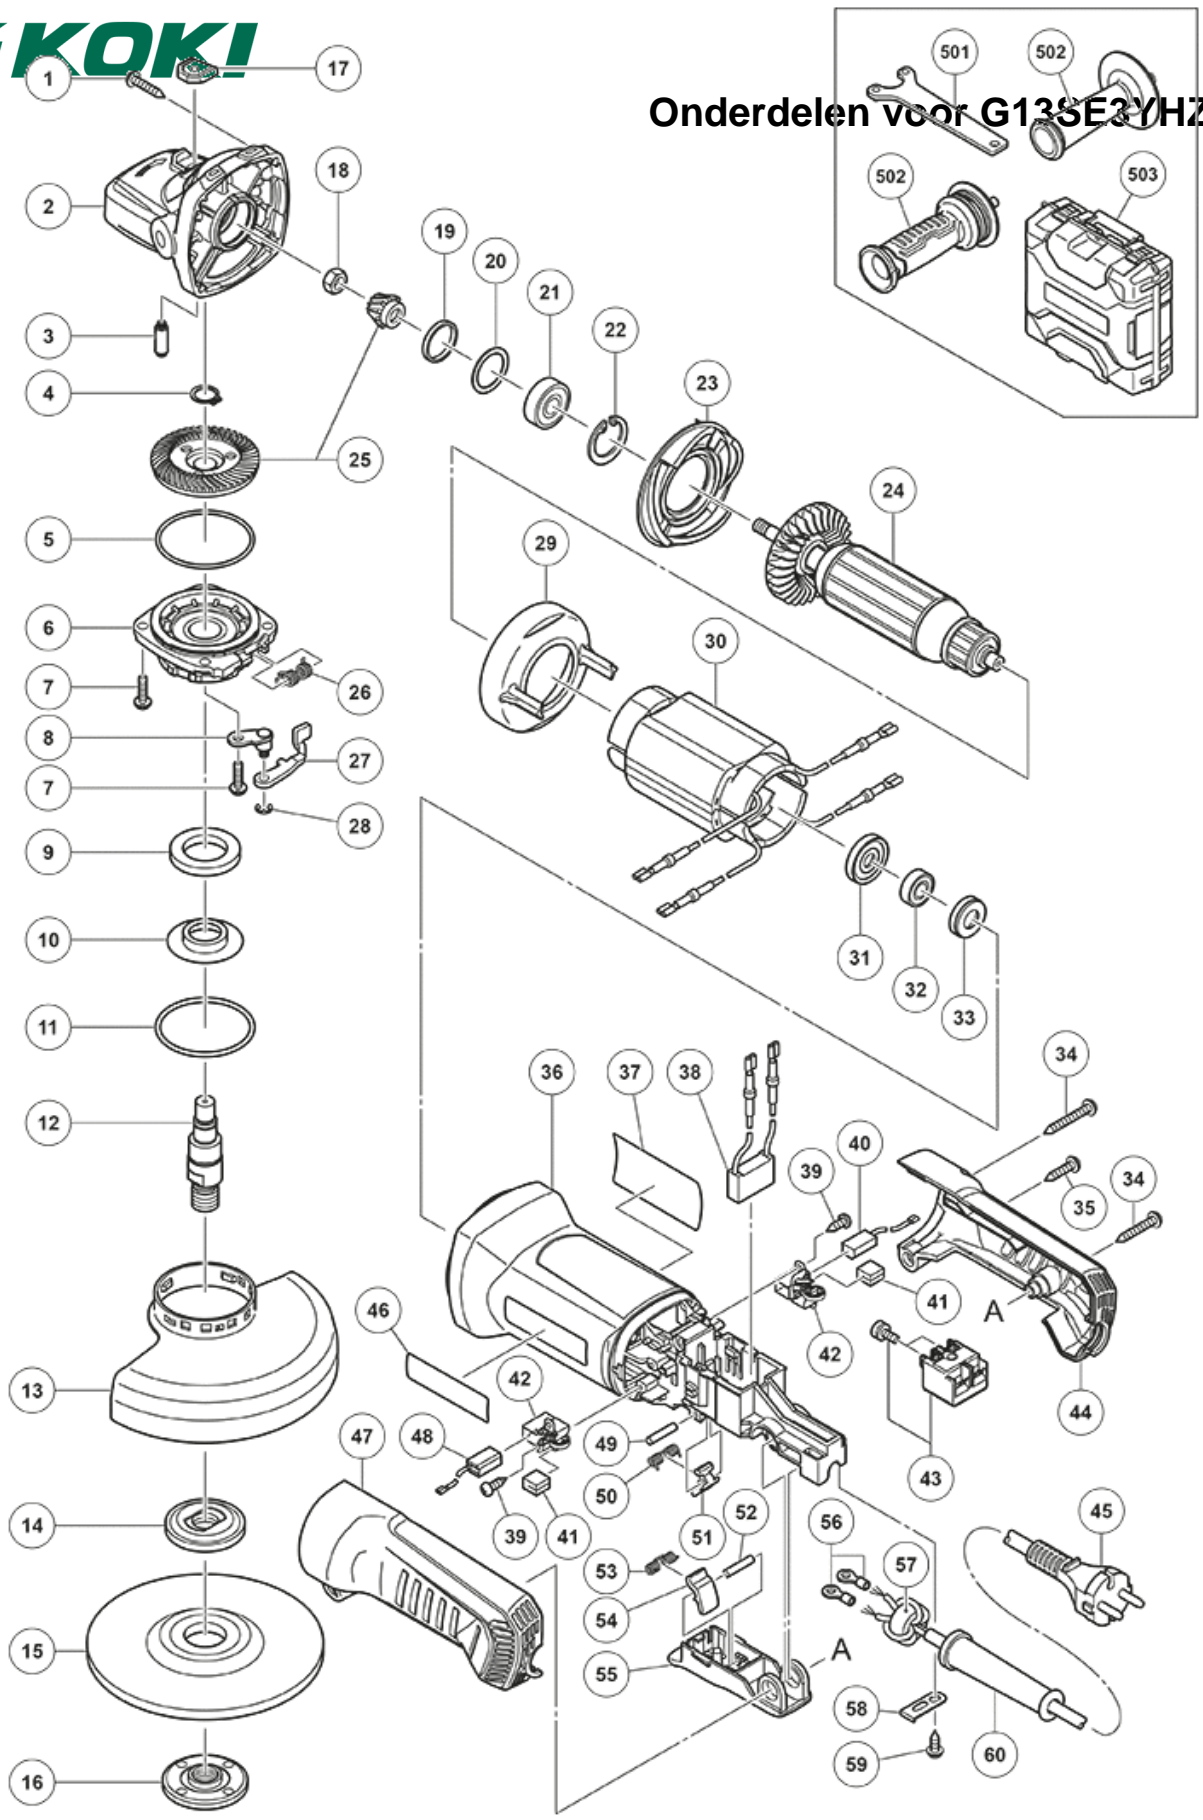

nÂ°	Artikel	Aantal gebruikt
38	375897 NOISE SUPPRESSOR NEW	1
39	328210 TAPPING SCREW D3X8	4
40	999076 CARBON BRUSH (AUTO STOP TYPE) (1 PAIR)	1
41	336872 CUSHION SPONGE	2
42	336537 BRUSH HOLDER	2
43	376230 PUSHING BUTTON SWITCH NEW	1
43	376232 PUSHING BUTTON SWITCH 230 VOLT NEW	1
44	375881 TAIL COVER (B) NEW	1
45	500390Z CORD 5M 2 X 1.5 FOR HOL (NEW 714520)	1
46	BRAND LABEL	1
47	375880 TAIL COVER (A) NEW	1
48	999088 CARBON BRUSH	1
51	375885 ON LOCK LEVER NEW	1
52	375902 PIN NEW	1
53	375901 SPRING NEW	1
54	375886 OFF LOCK LEVER NEW	1
55	375884 SWITCH LEVER NEW	1
55	375883 SWITCH LEVER NEW	1
56	980063 TERMINAL	2
57	334379 FERRITE CORE	1
58	937631 CORD CLIP	1
59	305720 TAPPING SCREW D4X12 (W/FLANGE)	1
60	953327 CORD ARMOR D8.8	1
501	938332Z WRENCH	1
502	994322 SIDE HANDLE	1
503	376233 PLASTIC CARRYING CASE NEW	1

Onderdelen voor G13SE3/HZ

MODEL
G13SE3