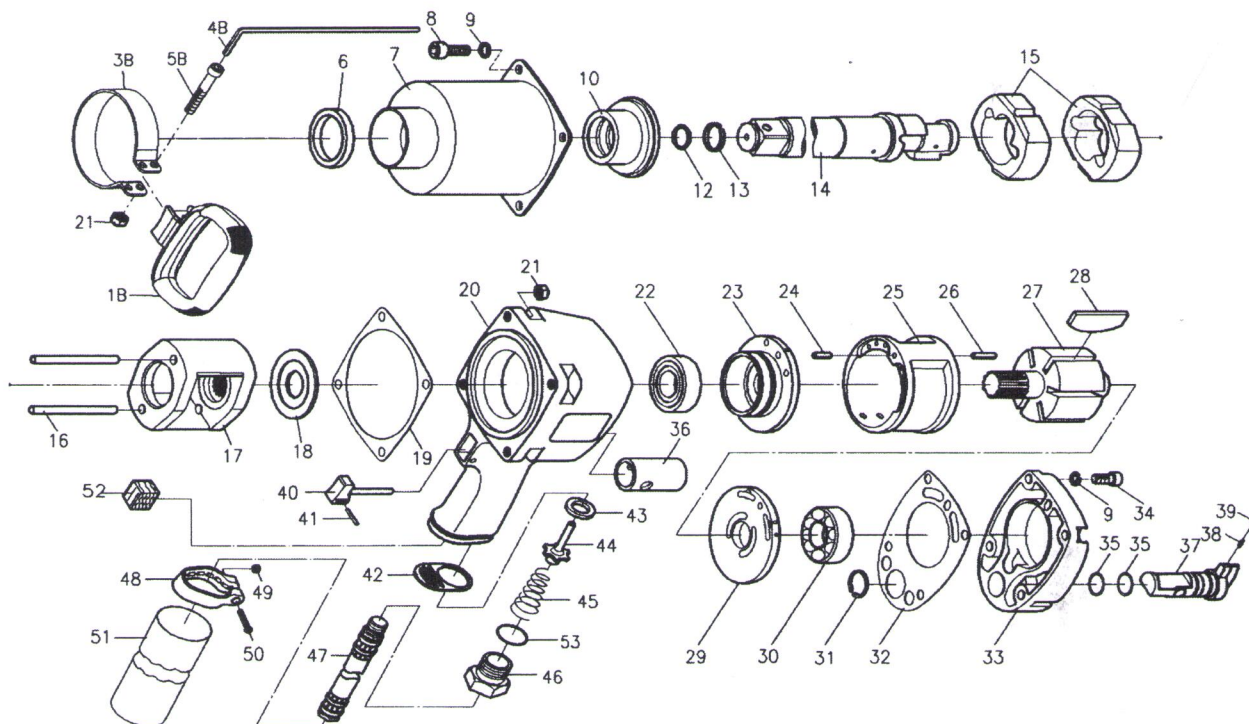

1" Impact wrench - Schlagschrauber - Boulonneuse - Slagmoersleutel

ITEM NO.	REF. NO.	DESCRIPTION
1B	AV0001	HANDLE
3B	AV0002	CLAMPER
4B	AV0003	HEX. WRENCH
5B	AV0004	CAP SCREW (2)
6	AV0005	OIL SEAL
7	AV0006	HAMMER CASE
8	AV0007	CAP SCREW (4)
9	AV0008	SPRING WASHER (8)
10	AV0009	ANVIL BUSHING
12	AV0010	O-RING
13	AV0011	ANVIL COLLAR
14	AV0012	ANVIL
15	AV0013	HAMMER (2)
16	AV0014	HAMMER PIN (2)
17	AV0015	HAMMER CAGE
18	AV0016	REAR WASHER
19	AV0017	FRONT GASKET
20	AV0018	MOTOR HOUSNG
21	AV0019	LOCK NUT (6)
22	AV0020	BALL BEARING
23	AV0021	FRONT END PLATE
24	AV0022	SPRING PIN
25	AV0023	CYLINDER
26	AV0024	SPRING PIN
27	AV0025	ROTOR
28	AV0026	ROTOR BLADE (6)

ITEM NO.	REF. NO.	DESCRIPTION
29	AV0027	REAR END PLATE
30	AV0028	BALL BEARING
31	AV0029	SNAP RING
32	AV0030	REAR GASKET
33	AV0031	REAR COVER
34	AV0032	CAP SCREW (4)
35	AV0033	O-RING (2)
36	AV0034	VALVE SLEEVE
37	AV0035	REVERSE VALVE
38	AV0036	SPRING
39	AV0037	STEEL BALL
40	AV0038	TRIGGER
41	AV0039	SPRING PIN
42	AV0040	EXHAUST DEFLECTOR
43	AV0041	BUSHING
44	AV0042	VALVE STEM
45	AV0043	SPRING
46	AV0044	AIR INLET
47	AV0045	LEAD HOSE
48	AV0046	HOSE CLAMPER
49	AV0047	HEX. NUT
50	AV0048	ROUND HEAD SCREW
51	AV0049	EXHAUST HOSE
52	AV0050	MUFFLER
53	AV0051	O-RING