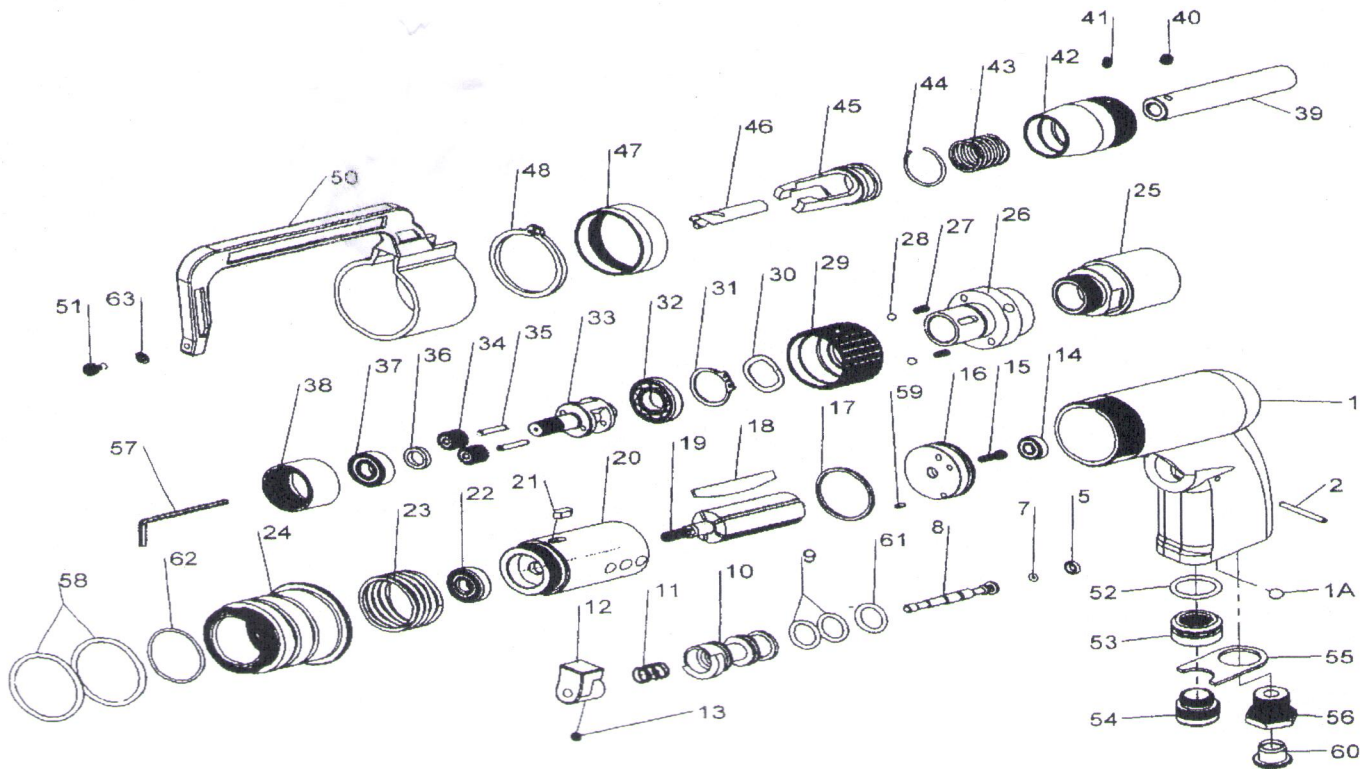

## Spot Drill

ITEM NO.	REF. NO.	DESCRIPTION
1	BJ0001	HOUSING
1A	BJ0001A	BALL(φ6.35MM)
2	BJ0002	PIN(φ3*27.8)
5	BJ0005	O-RING(3.9*2.25*2)
7	BJ0007	O-RING(φ3.5*1.5)
8	BJ0008	VALVE STEM
9	BJ0009	O-RING(P14) (2)
10	BJ0010	VALVE BUSHING
11	BJ0011	SPRING
12	BJ0012	TRIGGER
13	BJ0013	SET SCREW(M4*4)
14	BJ0014	BALL BEARING(696ZZ)
15	BJ0015	SET SCREW(M3*12)
16	BJ0016	REAR END PLATE
17	BJ0017	O-RING(φ31.5*2.4mm)
18	BJ0018	ROTOR BLADES (5)
19	BJ0019	ROTOR
20	BJ0020	CYLINDER
21	BJ0021	KEY
22	BJ0022	BALL BEARING(608ZZ)
23	BJ0023	SPRING
24	BJ0024	CLAMP NUT
25	BJ0025	GEAR CASE
26	BJ0026	GEAR HOUSING
27	BJ0027	SPRING (2)
28	BJ0028	BALL(φ4) (2)
29	BJ0029	ADJUSTING NUT
30	BJ0030	WAVE WASHER(6200)
31	BJ0031	RETAINING RING(S22)
32	BJ0032	BALL BEARING(R8)
33	BJ0033	GEAR CAGE
34	BJ0034	GEAR (2)

ITEM NO.	REF. NO.	DESCRIPTION
35	BJ0035	PIN(φ3*17.8) (2)
36	BJ0036	WASHER
37	BJ0037	BALL BEARING(R6ZZ)
38	BJ0038	INTERNAL GEAR
39	BJ0039	BIT HOLDER
40	BJ0040	SET SCREW(M5*5)
41	BJ0041	SET SCREW(M4*6)
42	BJ0042	ADJATTACHMENT
43	BJ0043	SPRING
44	BJ0044	RETAINER
45	BJ0045	SUPPORTER
46	BJ0046	DRILL BIT(φ8)
46A	BJ0046A	DRILL BIT(6.5)
46B	BJ0046B	DRILL BIT(φ10)
47	BJ0047	LOCK NUT
48	BJ0048	RETAINING RING
50	BJ0050	ARM(2")
50A	BJ0050A	ARM(3")
50B	BJ0050B	ARM(5.5")
51	BJ0051	SCREW (M4*8)
52	BJ0052	O-RING(AS116)
53	BJ0053	MUFFLER NUT
54	BJ0054	MUFFLER
55	BJ0055	MUFFLER RETAINER
56	BJ0056	AIR INLET
57	BJ0057	SERVICE WRENCH(2.5MM)
58	BJ0058	O-RING(φ39.35*2.62) (2)
59	BJ0059	PIN(φ2.5*5)
60	BJ0060	BLACK DUMMY PLUG
61	BJ0061	O-RING (AS113)
62	BJ0062	O-RING (φ32*1.5)
63	BJ0063	WASHER