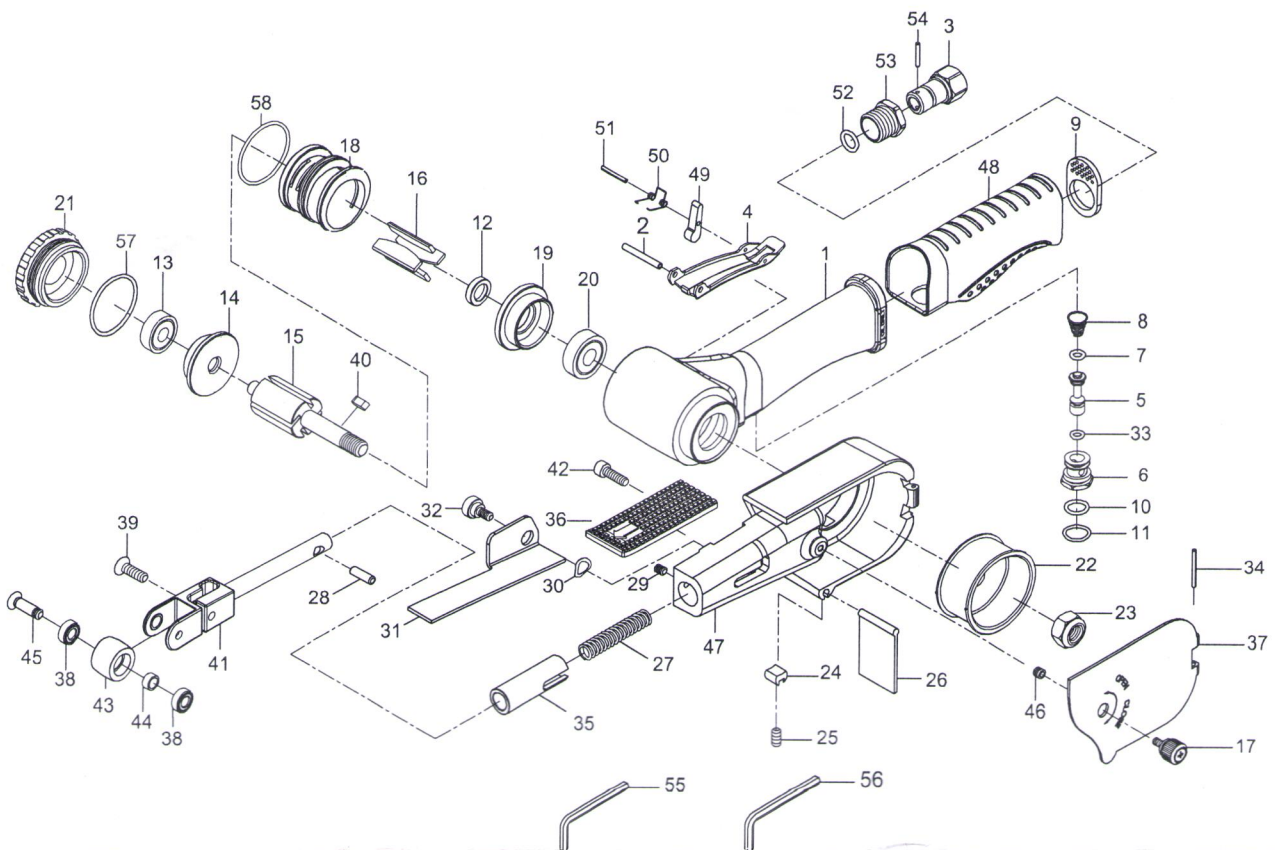

BELT SANDER

Index No.	Parts No.	Description	Index No.	Parts No.	Description
1	6T-620201	Housing	30	WW8	Wave Washer (WW8)
2	30102	Spring Pin (3*24L)	31	6T-620224	Flat Shoe
3	6T-620203	Air Inlet	32	6T-620221	Screw
4	6W-620304	Throttle Lever	33	59235	O-Ring (4.47*1.78)
5	6T-620205	Valve Stem	34	SP02002600	Spring Pin (2*26L)
6	61106	Valve	35	6T-620235	Bushing
7	70107	O-Ring (4.8*1.9)	36	6T-620236	Finger Pad
8	51208	Spring	37	6T-620237	Guard
9	61129	Exhaust Deflector	38	062045	Ball Bearing (2) (686ZZ)
10	70109	O-Ring (9.8*1.9)	39	6T-620248	Screw (M6*18L)
11	80209	O-Ring (12*1.6)	40	62017	Key (4*4*10)
12	62012	Spacer	41	6T-620241	Tension Bar
13	030120	Ball Bearing (608ZZ)	42	40343	Screw (M5*16L)
14	62014	Rear End Plate	43	6T-620243	Idle Pulley
15	6T-620215	Rotor	44	6T-620250	Spacer
16	62016	Rotor Blade (4)	45	6T-620244	Screw
17	6T-620107	Screw	46	6T-620146	Screw Thread Inserts (#8-32UNC*1D)
18	6T-620118	Cylinder	47	6T-620202	Guard Body
19	62019	Front End Plate	48	6T-620252	Grip
20	051220	Ball Bearing (6000ZZ)	49	51540	Safety Bar
21	62021	Cap	50	51541	Spring
22	6T-620247	Drive Pulley	51	40128-21	Spring Pin (2*16L)
23	62023	Nut (M10)	52	73107	O-Ring (9*2)
24	6T-620207	Guard Body Lock	53	6T-620208	Screw
25	6T-620211	Screw (M5*10L)	54	PN02001408	PIN (2*14.8)
26	62026	Dust Cover	55	10014	Hex. Key Wrench (4mm)
27	6T-620240	Spring	56	10010	Hex. Key Wrench (2.5mm)
28	PN05001508	Pin (5*14.8L)	57	812E12	O-Ring (33.5*2)
29	40340	Screw (M5*5L)	58	OR02607108	O-Ring (26.7*1.78)