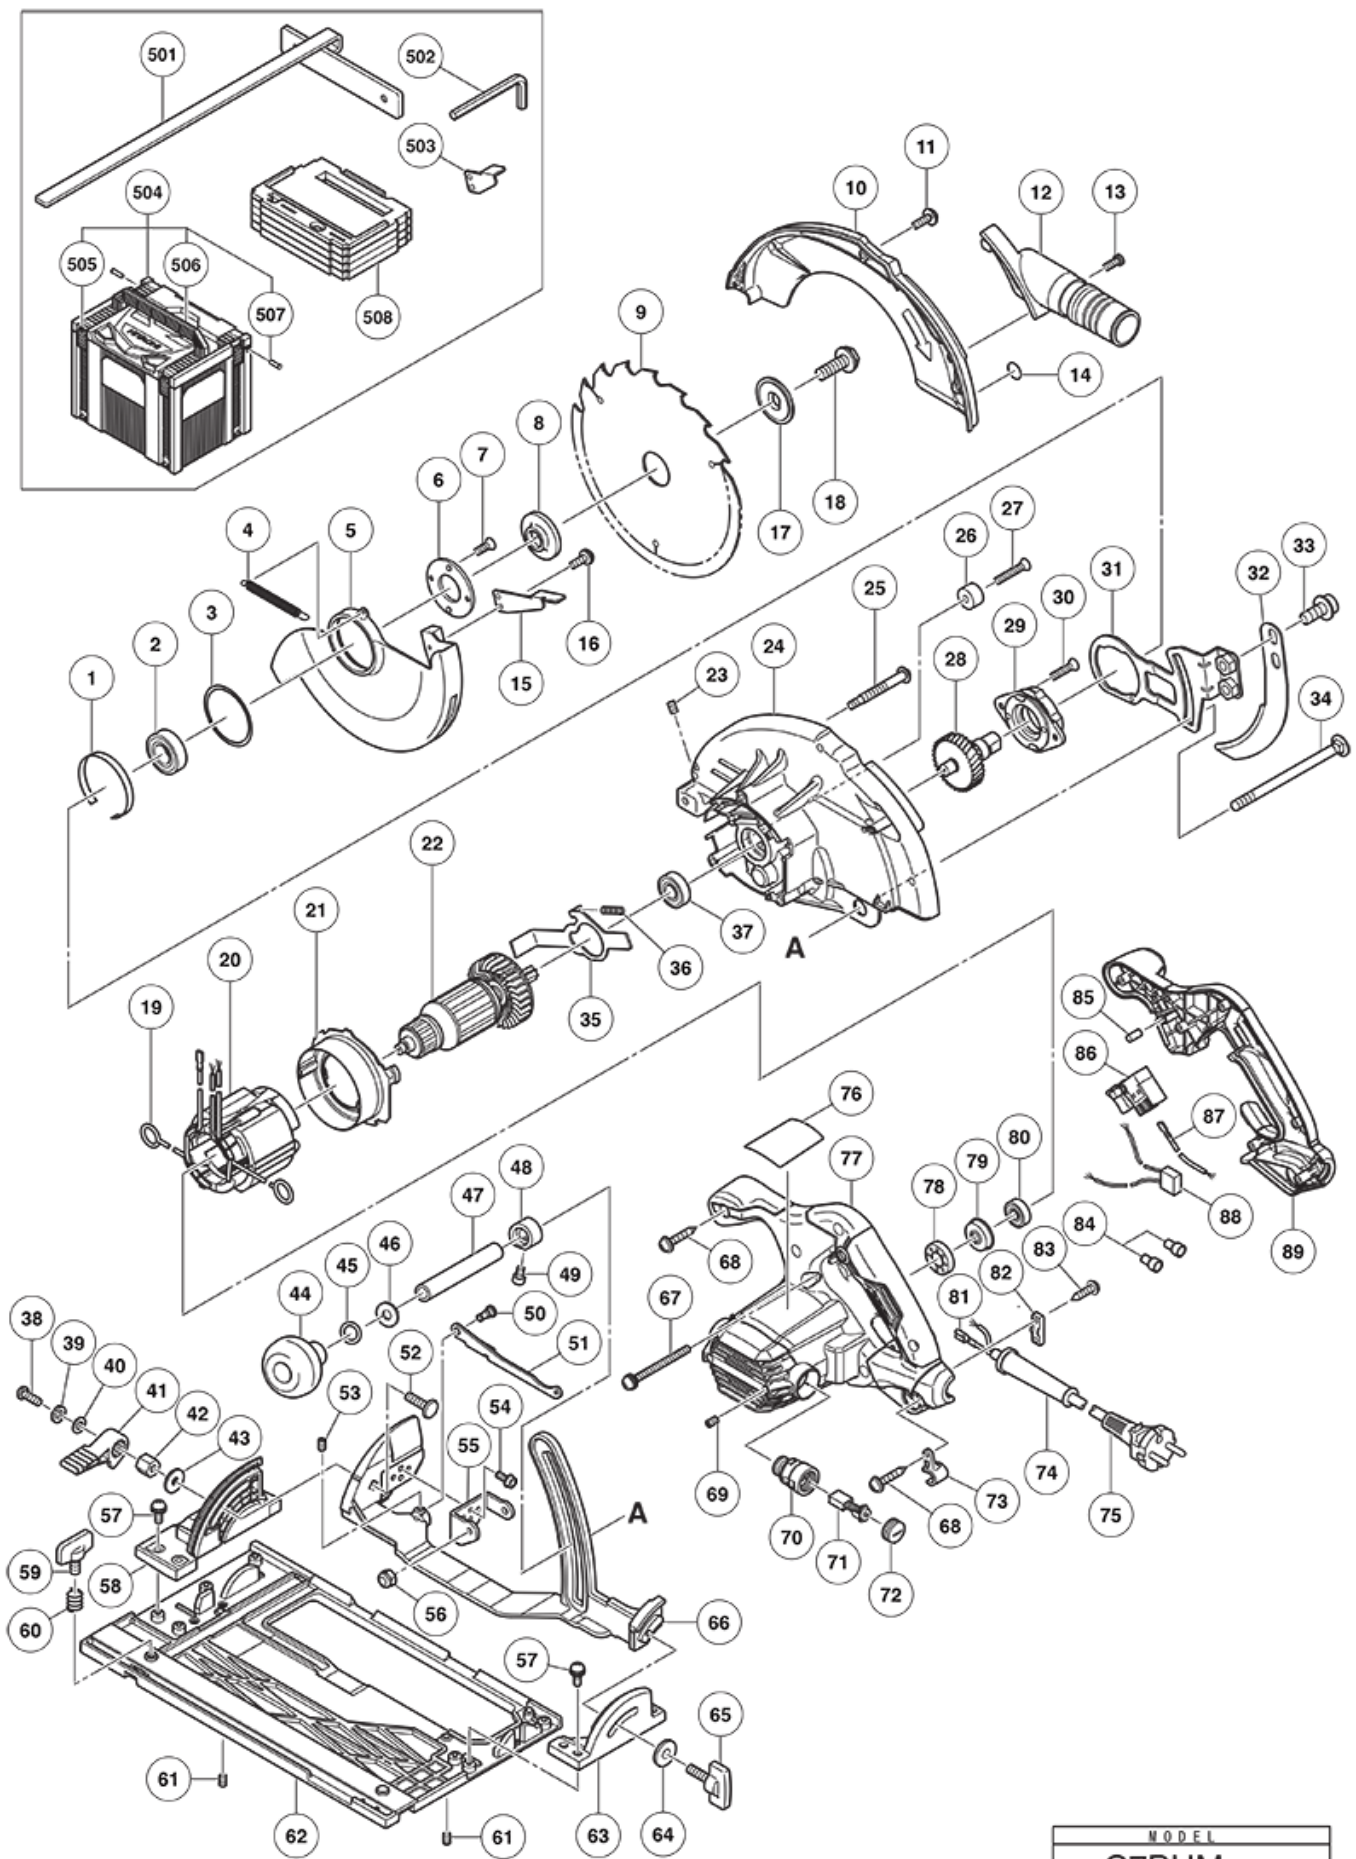

nÂ°	Artikel	Aantal gebruikt
80	959141 CONNECTOR 50092 (10 PCS) (OLD 939558)	2
81	931701 BEARING LOCK	1
82	334474 SWITCH W/OFF LOCK TYPE	1
83	370661 INTERNAL WIRE NEW	1
84	930039 NOISE SUPPRESSOR	1
85	370341 HANDLE COVER NEW	1
86	371212 PLATE (C)	1
87	935196 MACHINE SCREW (W/WASHERS) M4X12 (BLACK)	1
501	370587 GUIDE NEW	1
502	872422 HEX. BAR WRENCH 6MM	1
503	370264 LEVER NEW	1
504	337528 CASE ASS'Y (STACKABLE)	1
505	336472 LATCH	4
506	336473 HANDLE	1
507	336474 HINGE	2
508	370588 BOTTOM CUSHION C6B.... (HSC) NEW	1

Rev.1

MODEL
C7BUM