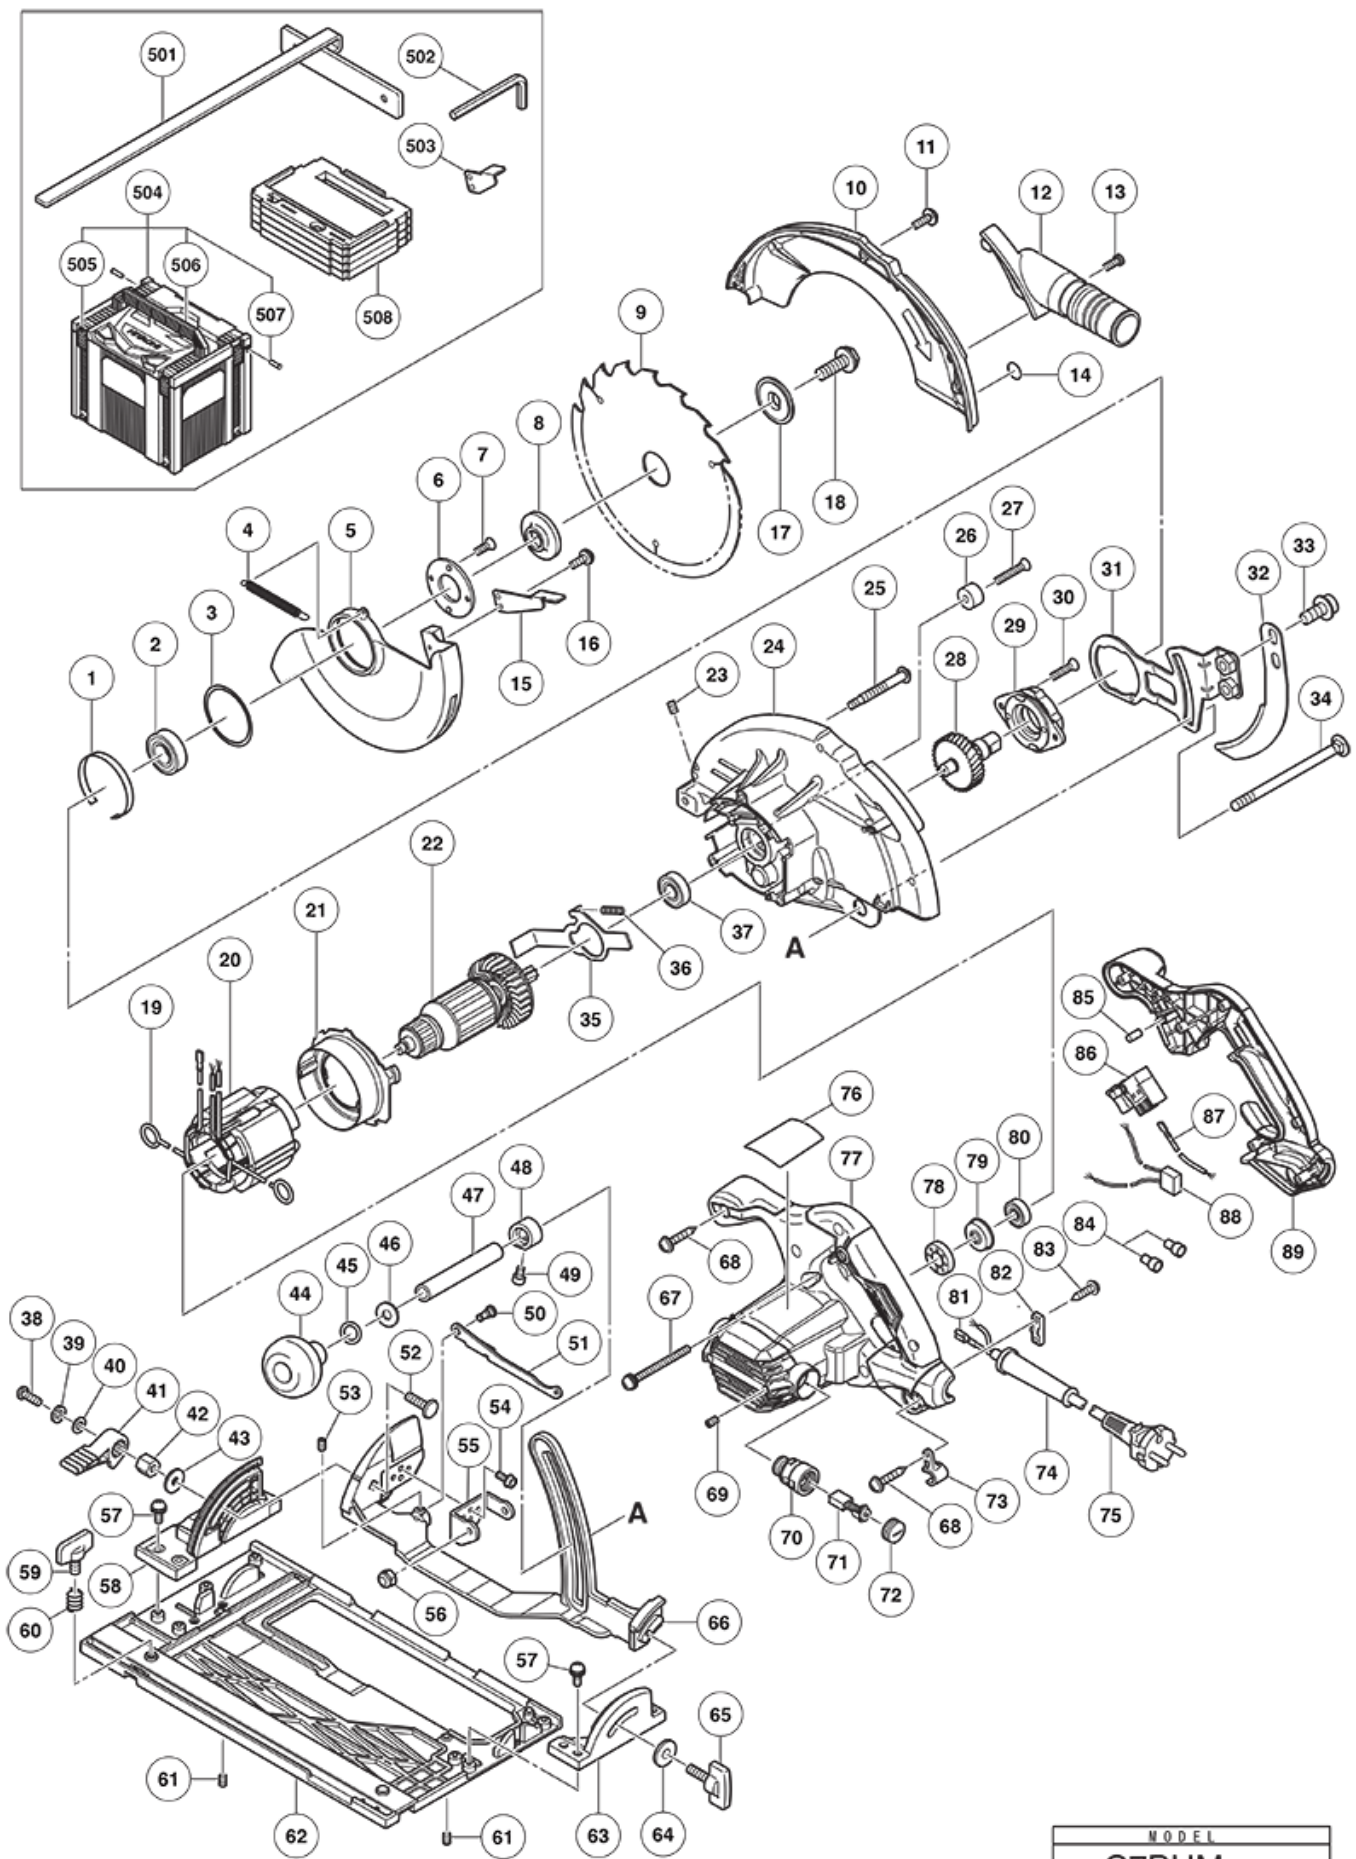

nÂ°	Artikel	Aantal gebruikt
	STANDARD ACCESSORIES	0
1	998887 LINER	1
2	327694 BALL BEARING 6003VVCM (NYLON RETAINER)	1
3	370591 WASHER NEW	1
4	370373 RETURN SPRING NEW	1
5	370356 LOWER GUARD NEW	1
6	302435 BEARING HOLDER	1
7	990430 SEAL LOCK FLAT HD. SCREW M4X10	2
8	370272 WASHER (A) NEW	1
9	324668 TCT SAW BLADE 190MM-D30 HOLE-NT18	1
10A	370354 SAW COVER NEW	1
11	951039 MACHINE SCREW (W/SP.WASHER) M4X12	3
12	997247 DUST COLLECTOR	1
14	NAME PLATE (BRAKE)	1
15	370542 LEVER (OLD 302464)	1
17	370279 WASHER (B) NEW	1
18	324662 HEX.SOCKET HD.BOLT M8X15,5	1
19	930703 BRUSH TERMINAL	2
20	340946E STATOR ASS'Y 220-230 VOLT NEW	1
21	370342 FAN GUIDE NEW	1
22	361037E ARMATURE 220-230 VOLT NEW	1
23	962782 HEX.SOCKET SET SCREW M5X6	1
24	370350 GEAR COVER NEW	1
25	322096 ADJUSTING SCREW (A)	1
26	961729 CUSHION	1
27	949794 FLAT HD.SCREW M6X20 (10 PCS)	1
28	370371 SPINDLE AND GEAR SET NEW	1
29	370353 BEARING HOLDER NEW	1
30	992013 SEAL LOCK FLAT HD. SCREW M5X14	2
31	370364 ARM NEW	1
32	370365 RIVING KNIFE NEW	1
33	370287 HEX. SOCKET HD. BOLT M8 NEW	2
34	370662 DIAGONAL BOLT M8 NEW	1
35	370363 LOCK LEVER NEW	1
36	330982 SPRING (A)	1
37	6001VV BALL BEARING 6001VV	1
38	333922 MACHINE SCREW M6X14	1
39	949455 SPRING WASHER M6 (10 PCS.)	1

nÂ°	Artikel	Aantal gebruikt
79	322089 BEARING BUSHING	1
80	333945 BALL BEARING 608VV NEW	1
81	331707 FASTON	1
82	937631 CORD CLIP	1
83	984750 TAPPING SCREW (W/FLANGE) D4X16	2
84	959141 CONNECTOR 50092 (10 PCS) (OLD 939558)	2
85	931701 BEARING LOCK	1
86	334474 SWITCH W/OFF LOCK TYPE	1
87	370661 INTERNAL WIRE NEW	1
88	930039 NOISE SUPPRESSOR	1
89	370341 HANDLE COVER NEW	1
90	371213 PLATE (C)	1
91	935196 MACHINE SCREW (W/WASHERS) M4X12 (BLACK)	1
501	370587 GUIDE NEW	1
502	872422 HEX. BAR WRENCH 6MM	1
503	370264 LEVER NEW	1
504	337528 CASE ASS'Y (STACKABLE)	1
505	336472 LATCH	4
506	336473 HANDLE	1
507	336474 HINGE	2
508	370588 BOTTOM CUSHION C6B.... (HSC) NEW	1