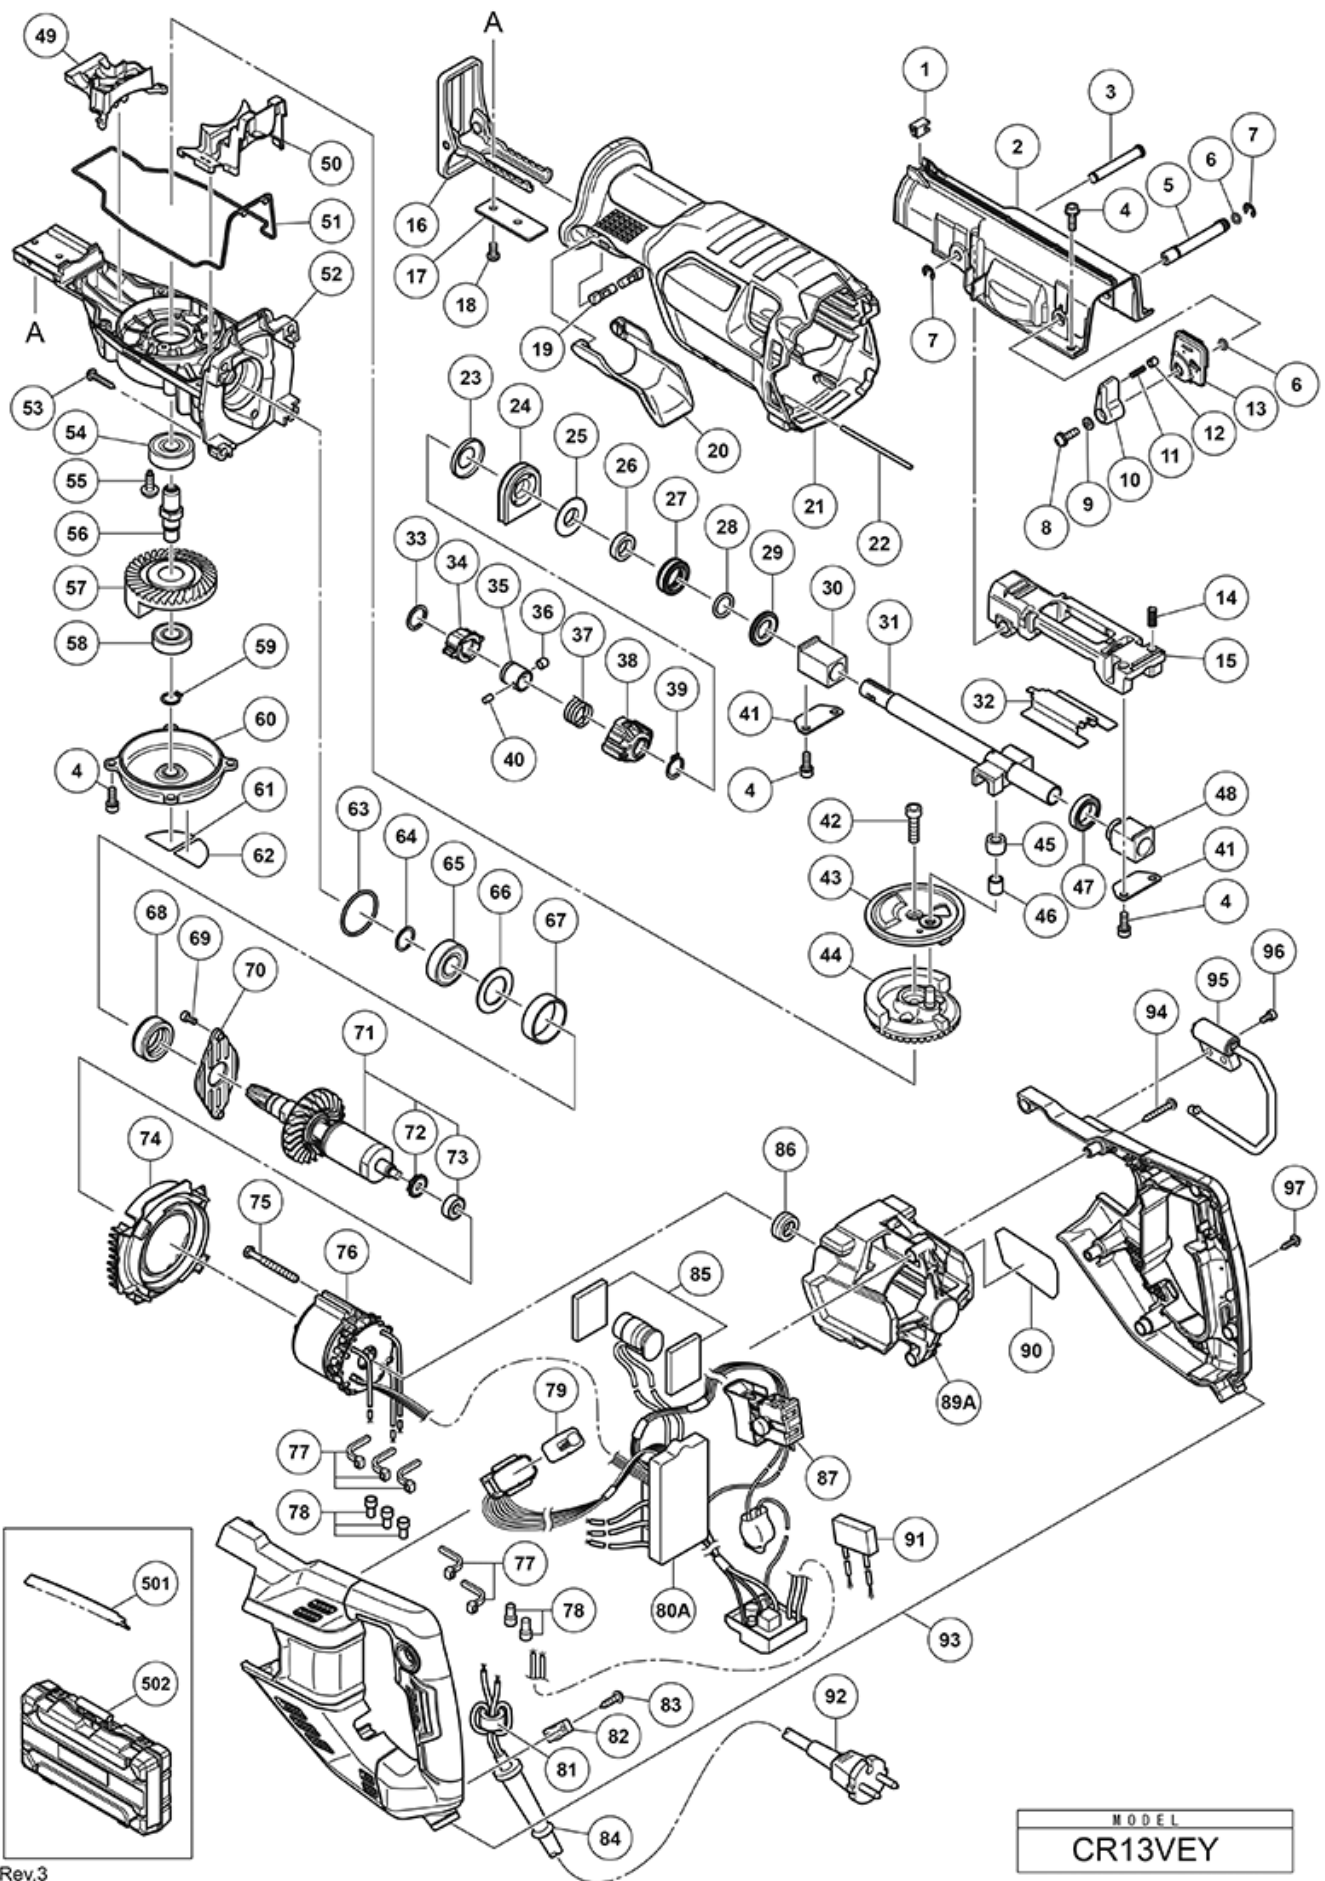

nÂ°	Artikel	Aantal gebruikt
76	341037 STATOR SENSOR PCB NEW	1
77	313505 WIRE BAND	5
78	959141 CONNECTOR 50092 (10 PCS) (OLD 939558)	5
79	374950 PANEL SHEET NEW	1
80A	375992 CONTROLLER SWITCH ASS'Y 110V	1
80	375199 CONTROLLER SWITCH ASS'Y 220-240 VOLT NEW	1
81	334379 FERRITE CORE	1
82	960266 CORD CLIP	1
83	984750 TAPPING SCREW (W/FLANGE) D4X16	2
84	953327 CORD ARMOR D8.8	1
84	938051 CORD ARMOR D10.1	1
85	322823 SUPPORT (B)	2
86	373516 RUBBER BUSH NEW	1
87	374948 SWITCH NEW	1
89A	373519 HOUSING NEW	1
91	930039 NOISE SUPPRESSOR	1
92	500455Z CORD	1
92	500435Z CORD 2,5M 2 X 1.0 H05VV-F W/PLUG 13A/250V GBR	1
92	500463Z CORD FOR GBR 110 VOLT	1
92	500247Z CORD (NEW 714500)	1
92	500439Z CORD FOR AUS (OLD 500226Z/500411Z)	1
92	500474Z CORD (OLD 500214Z) (NEW 714520)	1
93	374949 HANDLE SET (A+B) NEW	1
94	305490 TAPPING SCREW D4X30 (W/FLANGE) BLACK	2
95	375200 HOOK NEW	1
96	371992 SEAL LOCK HEX.SOCKET HD. BOLT M5X10 NEW	2
97	301653 TAPPING SCREW (W/FLANGE) D4X20 (BLACK)	4
502	375202 PLASTIC CARRYING CASE NEW	1

Rev.3
25.11.2019

MODEL
CR13VEY