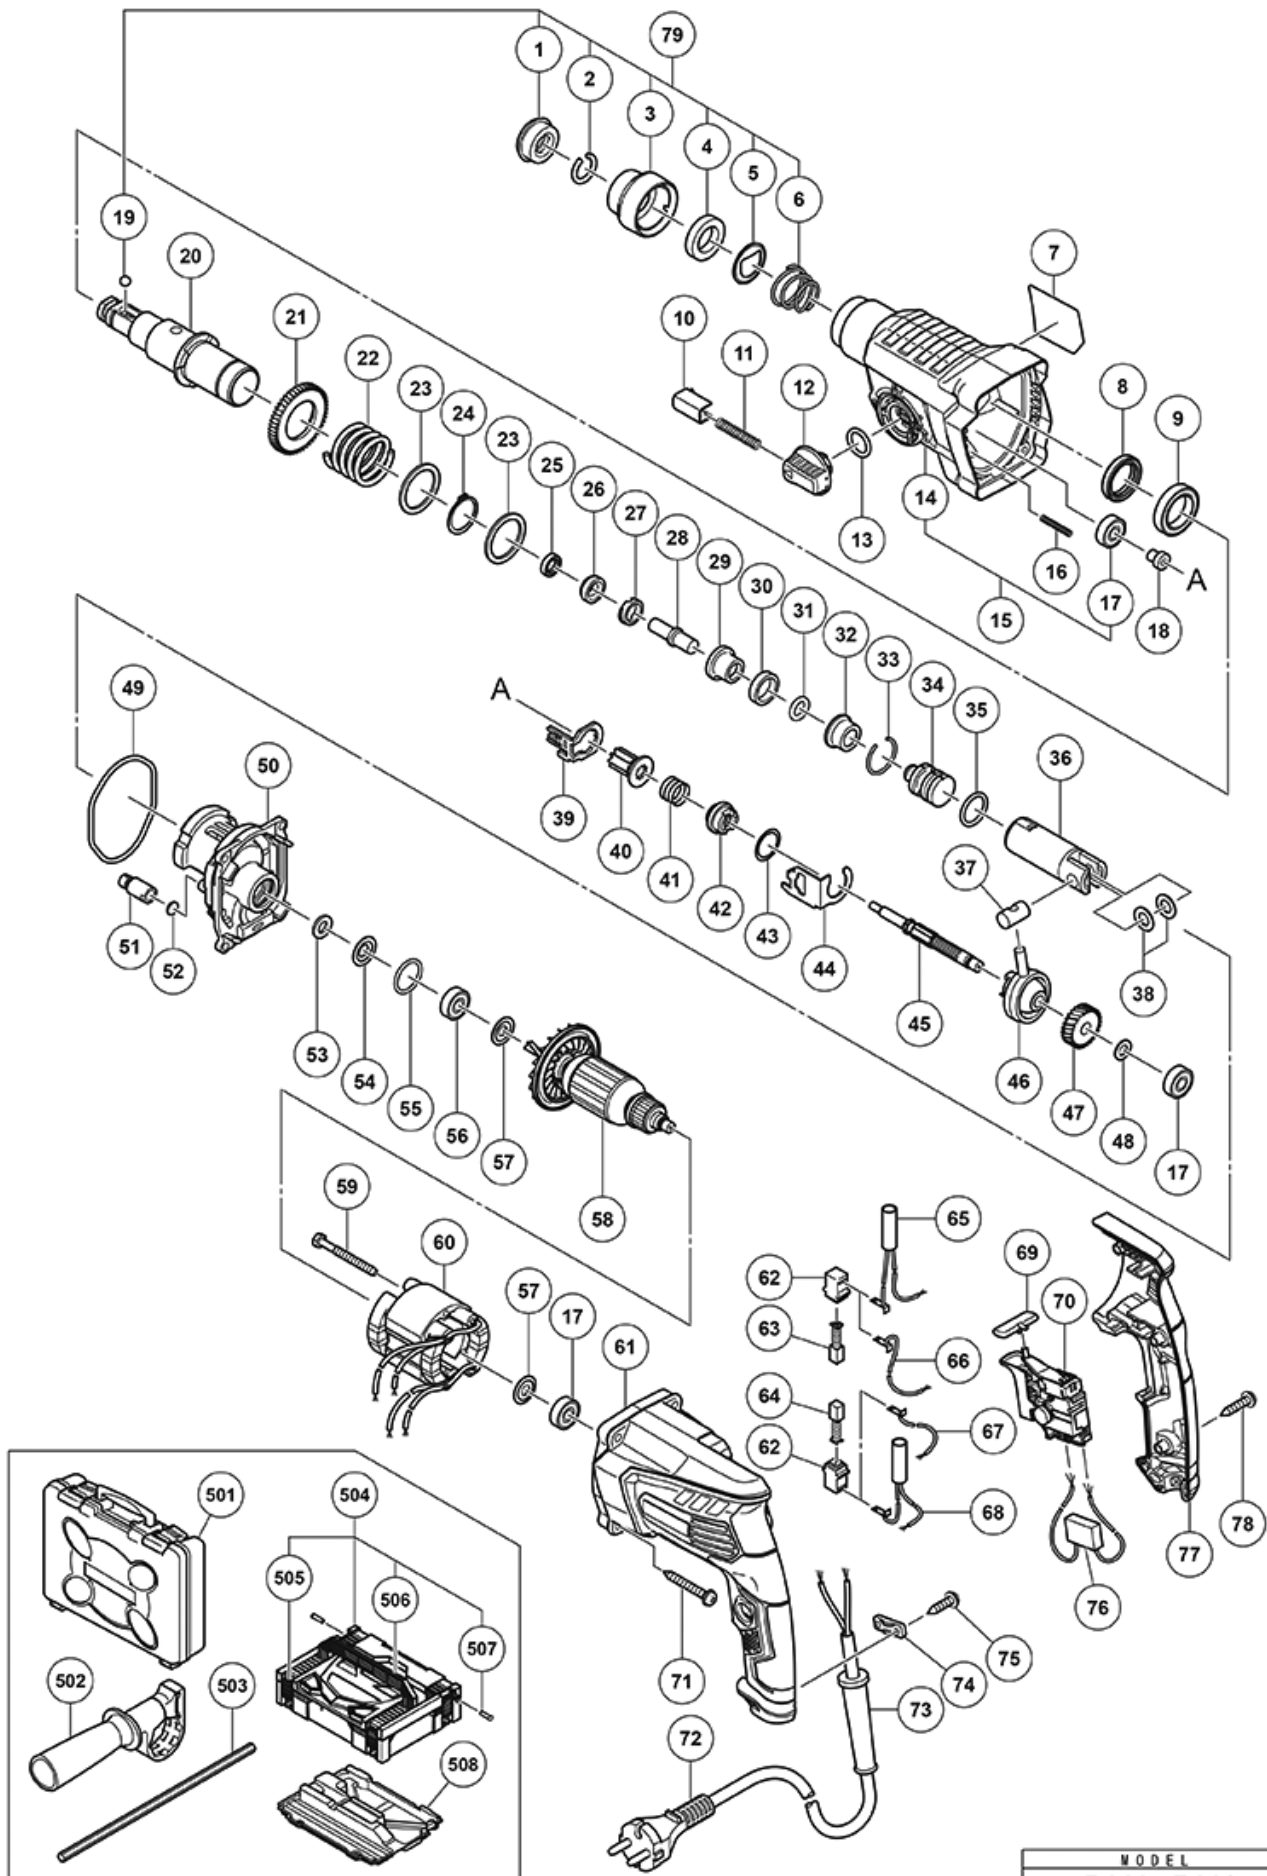

nÂ°	Artikel	Aantal gebruikt
622	971798 ANCHOR SETTING ADAPTER A W5/8" (MANUAL)	1
623	971799 ANCHOR SETTING ADAPTER B W1/4" (MANUAL)	1
624	971800 ANCHOR SETTING ADAPTER B W5/16" (MANUAL)	1
625	971801 ANCHOR SETTING ADAPTER B W3/8" (MANUAL)	1
626	971802 ANCHOR SETTING ADAPTER B W1/2" (MANUAL)	1
627	971803 ANCHOR SETTING ADAPTER B W5/8" (MANUAL)	1
628	320859 SYRINGE (BLOW-OUT BULB TYPE)	1
629	944477 COTTER	1
630	982684 CENTER PIN (A) 109L FOR CORE BIT D32-38	1
631	982685 CENTER PIN (B) 104L FOR CORE BIT D45-90	1
632	335781 GREASE FOR ROTARY HAMMER (500G)	1
633	335782 GREASE FOR ROTARY HAMMER (60G)	1

MODEL
DH24PH2

Rev.2
27.6.2019