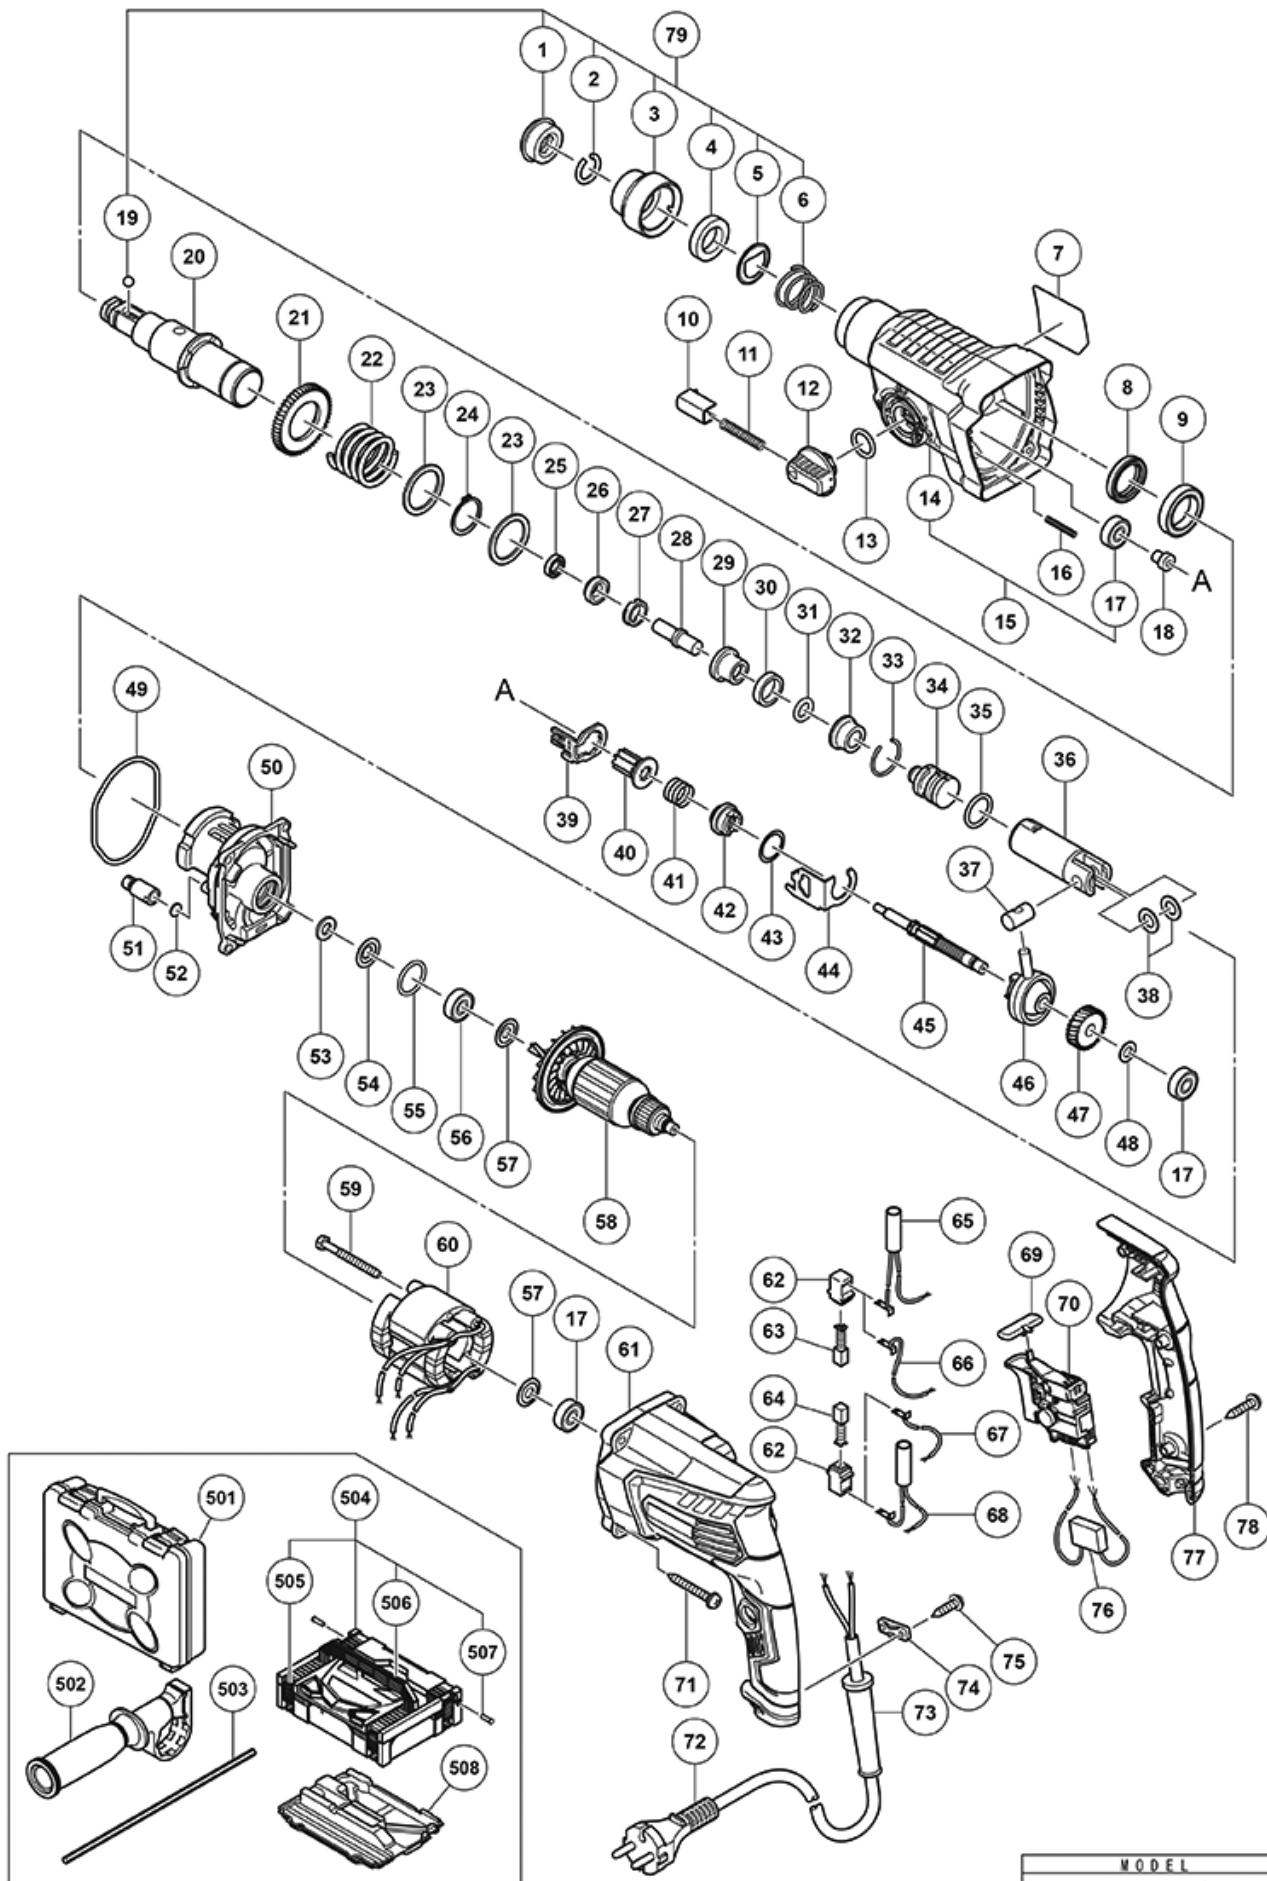

nÂ°	Artikel	Aantal gebruikt
72	500239Z @ CORD FOR THA	1
72	500390Z CORD 5M 2 X 1.5 FOR HOL (NEW 714520)	1
72	323974 CORD	1
72	500496Z CORD	1
72	500249Z CORD	1
73	938051 CORD ARMOR D10.1	1
73	953327 CORD ARMOR D8.8	1
74	937631 CORD CLIP	1
75	984750 TAPPING SCREW (W/FLANGE) D4X16	2
76	930039 NOISE SUPPRESSOR	1
77	374617 HANDLE COVER (A) NEW	1
78	301653 TAPPING SCREW (W/FLANGE) D4X20 (BLACK)	3
79	375363 GRIP SET NEW	1
501	374619 PLASTIC CARRYING CASE NEW	1
502	374447 SIDE HANDLE ASS'Y NEW	1
503	310331 DEPTH GAUGE	1
503	303709 DEPTH GAUGE	1
504	337739 CASE ASS'Y (STACKABLE)	1
505	336472 LATCH	4
506	336473 HANDLE	1
507	336474 HINGE	2
508	337741 INNER TRAY	1
601	306885 DUST COLLECTOR (B) ASS'Y	1
602	986802 DUST COLLECTOR ASS'Y	1
603	986803 @ DUST COVER	1
604	986804 @ SEAL COVER NEW	1
605	948310 RETAINING RING FOR D30 SHAFT	1
606	958063 @ WASHER (OLD 958063P)	1
607	959150 STEEL BALL D6.35 (10 PCS.)	19
608	986805 @ OUTER RACE NEW	1
609	986806 SOCKET	1
610	306910 SOCKET ADAPTOR (B)	1
611	971787 DUST CUP	1
612	931844 STOPPER	1
632	335781 GREASE FOR ROTARY HAMMER (500G)	1
633	335782 GREASE FOR ROTARY HAMMER (60G)	1

Rev.2
27.6.2019

MODEL
DH26PC2