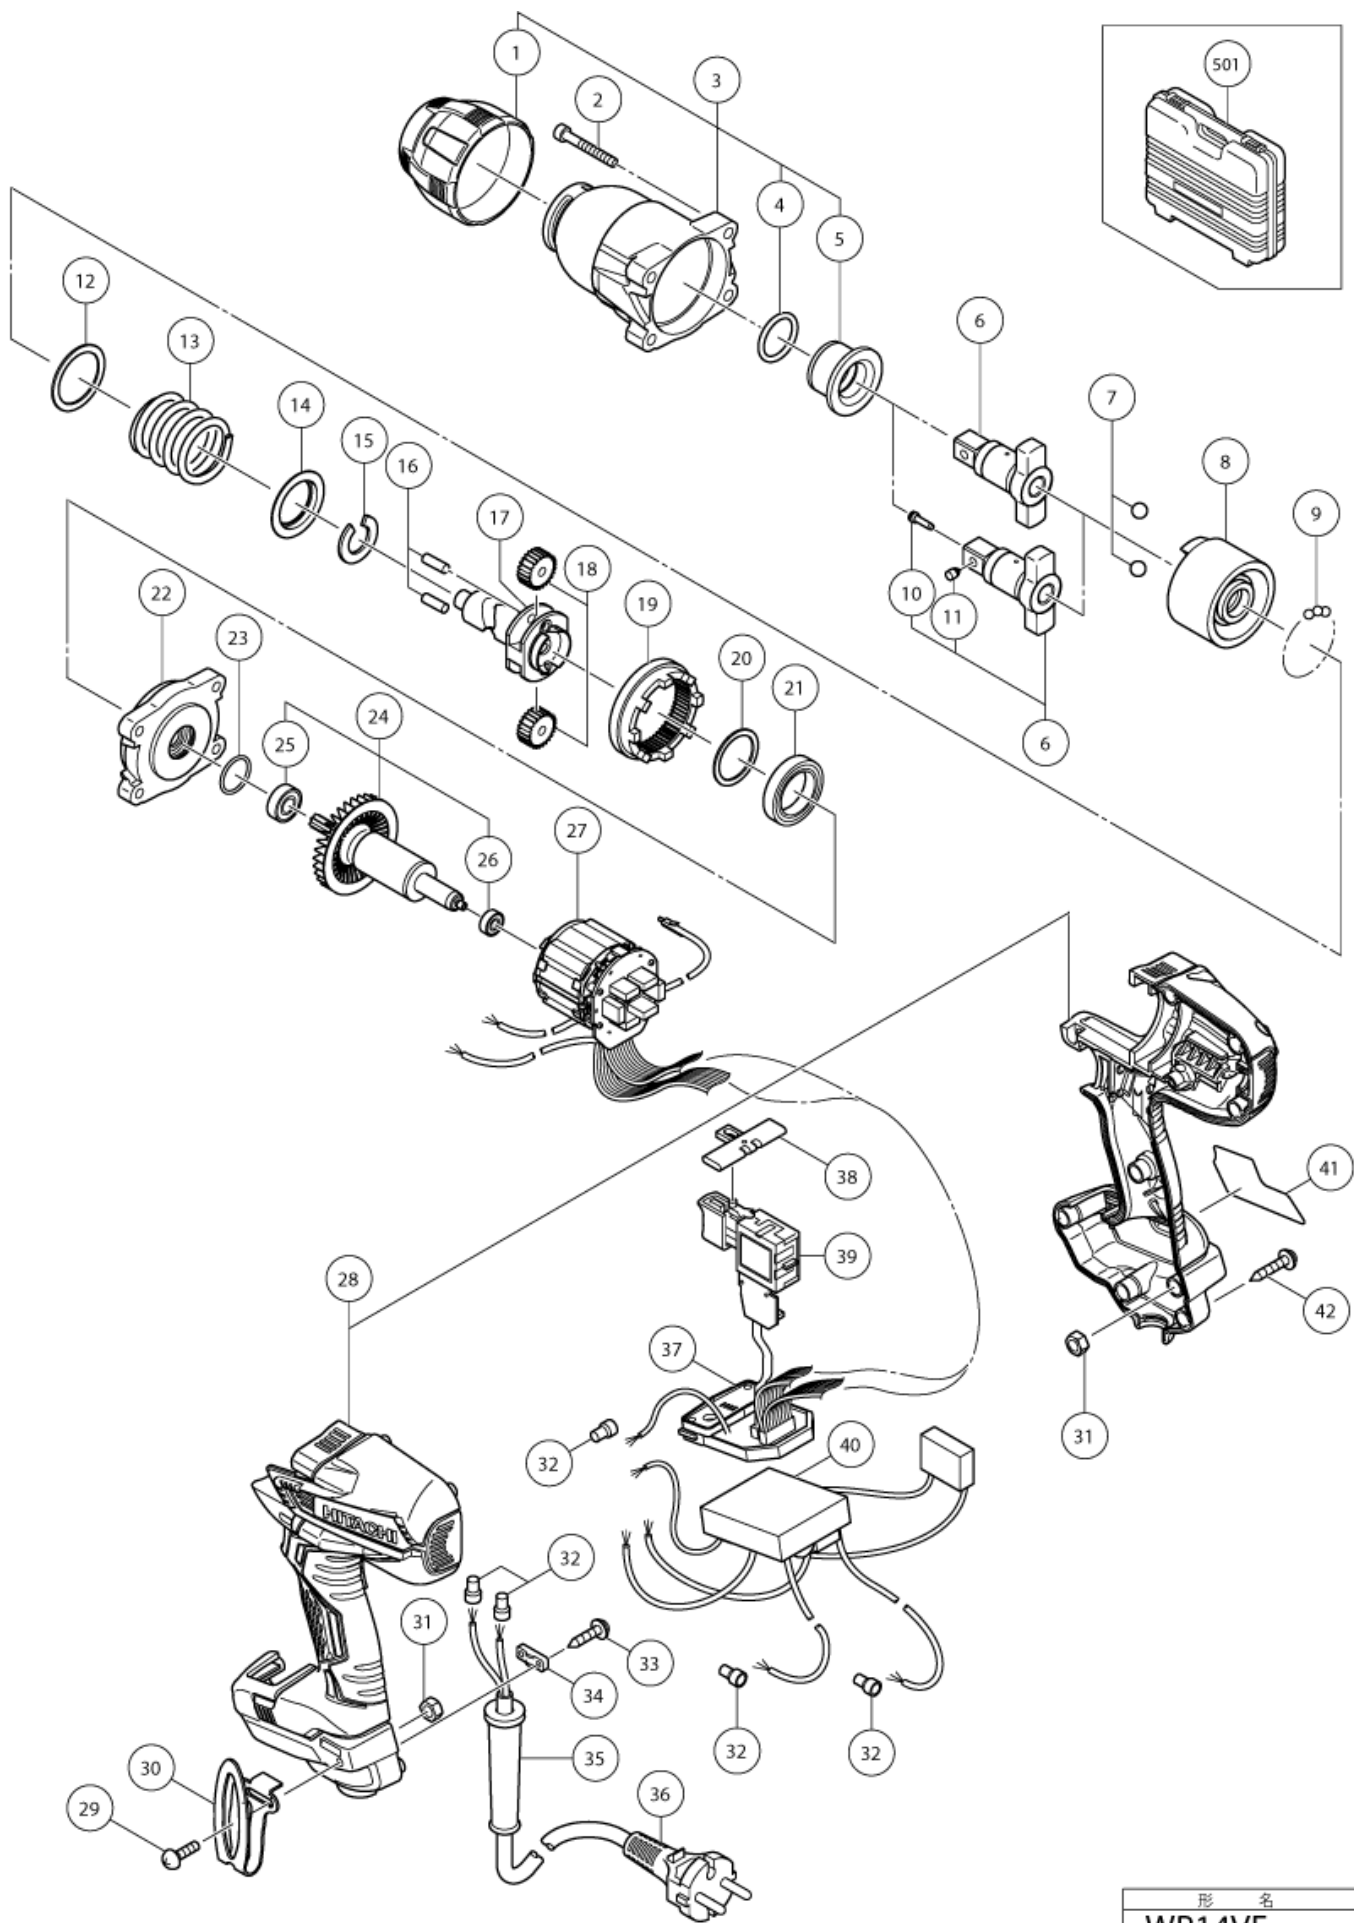

nÂ°	Artikel	Aantal gebruikt
639	955142 HEX. SOCKET ASS'Y (LONG) 19MMX52L	1
640	955150 HEX. SOCKET ASS'Y (LONG) 19MMX75L	1
641	955143 HEX. SOCKET ASS'Y (LONG) 21MMX52L	1
642	955151 HEX. SOCKET ASS'Y (LONG) 21MMX75L	1
643	991480 HEX. SOCKET ASS'Y (LONG) 21MMX125L	1
644	955144 HEX. SOCKET ASS'Y (LONG) 22MMX52L	1
645	955146 HEX. SOCKET ASS'Y (LONG) 24MMX52L	1
646	955147 HEX. SOCKET ASS'Y (LONG) 26MMX75L	1
647	985197 HEX. SOCKET ASS'Y (LONG) 30MMX75L	1
648	986058 HEX. SOCKET FOR PLASTIC CONE 12MMX70L	1
649	991481 FORM TIE SOCKET ASS'Y 11.3MMX95L	1
650	993658 SOCKET ASS'Y FOR DUCT 12MMX95L	1
651	993659 SOCKET FOR DUCT 12MMX52L	1
652	992613 @ SOCKET ASS'Y FOR DUCT 13MMX95L	1
653	992614 SOCKET FOR DUCT 13MMX52L	1
654	992615 SOCKET ASS'Y FOR DUCT 14MMX95L	1
655	992616 SOCKET FOR DUCT 14MMX52L	1
656	955153 UNIVERSAL JOINT PIN	1

Rev.1

形名
WR14VE