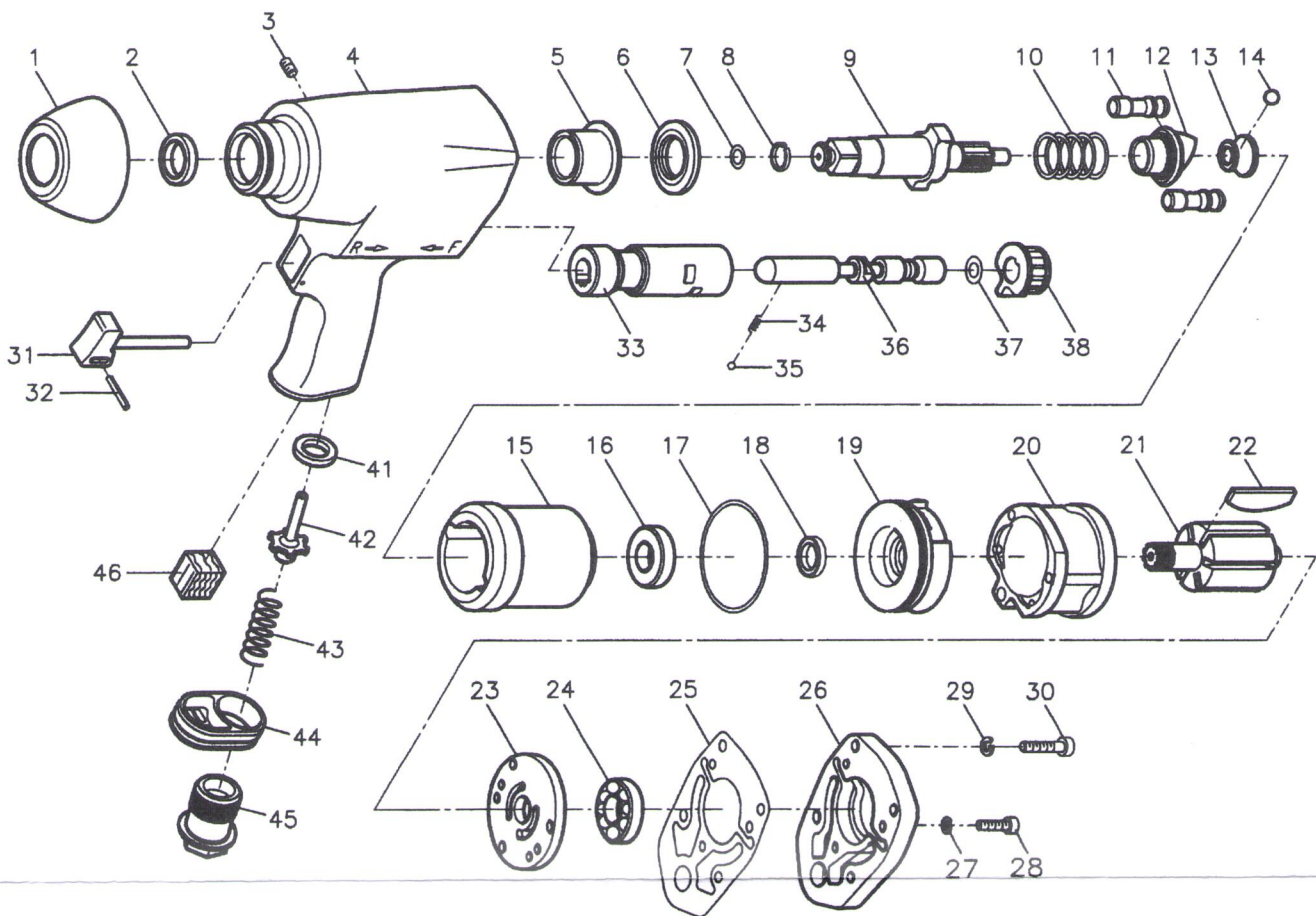

1/2" Impact wrench - Schlagschrauber - Boulonneuse - Slagmoersleutel

ITEM NO.	REF. NO.	DESCRIPTION
1	AV0001	FRONT RUBBER
2	AV0002	OIL SEAL
3	AV0003	SET SCREW
4	AV0004	MOTOR HOUSING
5	AV0005	ANVIL BUSHING
6	AV0006	SPACER
7	AV0007	O-RING
8	AV0008	ANVIL COLLAR
9	AV0009	ANVIL 2" ANVIL
10	AV0010	SPRING
11	AV0011	HAMMER PIN (2)
12	AV0012	CAM
13	AV0013	CAM FOUNDATION
14	AV0014	STEEL BALL
15	AV0015	HAMMER CAGE
16	AV0016	BALL BEARING
17	AV0017	O-RING
18	AV0018	OIL SEAL
19	AV0019	FRONT END PLATE
20	AV0020	CYLINDER
21	AV0021	ROTOR
22	AV0022	ROTOR BLADE (6)
23	AV0023	REAR END PLATE

ITEM NO.	REF. NO.	DESCRIPTION
24	AV0024	BALL BEARING
25	AV0025	GASKET
26	AV0026	REAR COVER
27	AV0027	SPRING WASHER (3)
28	AV0028	CAP SCREW (3)
29	AV0029	SPRING WASHER (4)
30	AV0030	CAP SCREW (4)
31	AV0031	TRIGGER
32	AV0032	SPRING PIN
33	AV0033	VALVE SLEEVE
34	AV0034	SPRING
35	AV0035	STEEL BALL
36	AV0036	REVERSE VALVE
37	AV0037	O-RING
38	AV0038	REVERSE VALVE KNOB
41	AV0041	BUSHING
42	AV0042	VALVE STEM
43	AV0043	SPRING
44	AV0044	EXHAUST DEFLECTOR
45	AV0045	AIR INLET (1/4" PF) AIR INLET (1/4" PT) AIR INLET (1/4" NPT)
46	AV0046	MUFFLER