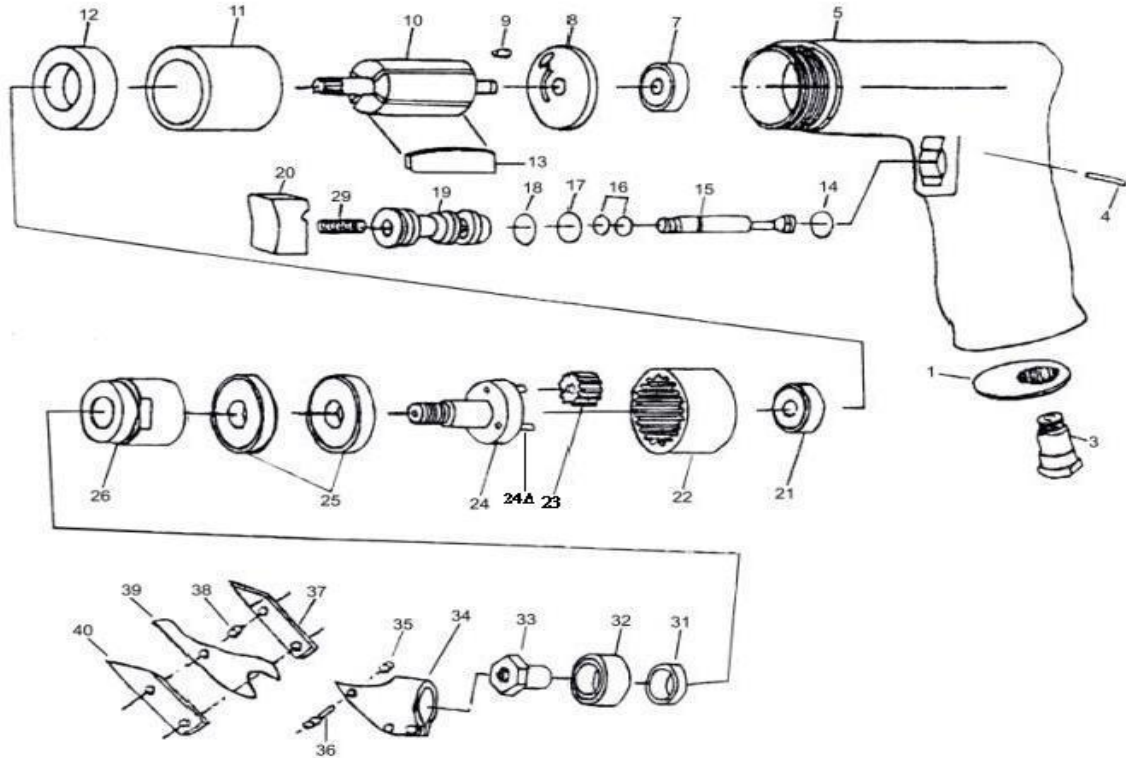

Blikschaar - Metal Shear - Blechschere - Cisaille à tôle

ITEM NO.	DESCRIPTION
1	HOUSING END CAP
3	AIR INLET
4	PIN
5	MOTOR HOUSING
5A	STEEL BALL
7	BALL BEARING
8	ROAR END PLATE
9	ROLL PIN
10	ROTOR
11	CYLINDER
12	FRONT END PLATE
13	ROTOR BLADE (4)
14	O-RING
15	VALVE STEM
16	O-RING (2)
17	O-RING
18	O-RING
19	VALVE BODY
20	TRIGGER (4)

ITEM NO.	DESCRIPTION
20A	SET SCREW
22	INTERNAL GEAR
23	PLANET GEAR (3)
24	PLANET CAGE
24A	NEDDLE ROLLER
25	BALL BEARING (2)
26	CLAMP NUT
29	SPRING
31	SPACER (2)
32	BEARING
33	EXCENTRIC NUT
34	CUTTER HOUSING
35	LOCK NUT (3)
36	LOCK SCREW (3)
37	LEFT BLADE
38	SPACER (2)
39	CENTER BLADE
40	RIGHT BLADE
37-40	HEAD
SA1570HD	COMPLETE HEAD (31-40)