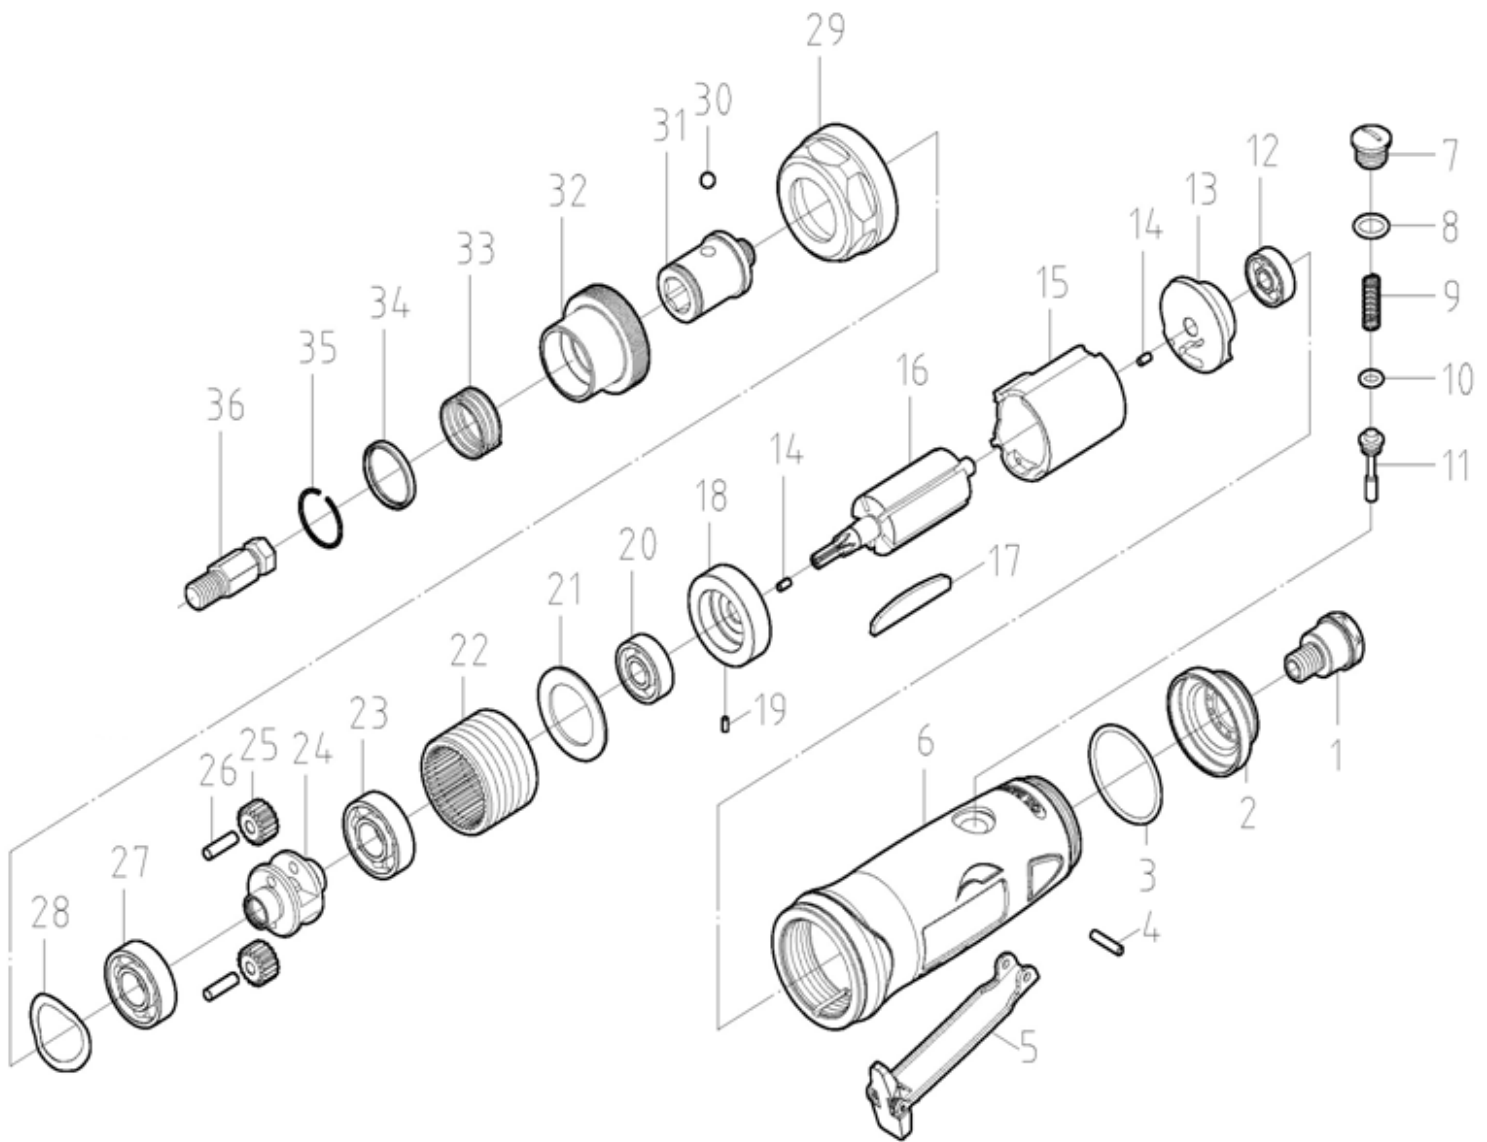

Band opruwmachine

Index No.	Description	Quantity	Index No.	Description	Quantity	Index No.	Description	Quantity
1	Air Inlet	1	14	Spring Pin	2	27	Ball Bearing	1
2	Exhaust Deflector	1	15	Cylinder	1	28	Wave Washer	1
3	O-Ring	1	16	Rotor	1	29	Front Casing	1
4	Spring Pin	1	17	Blade	5	30	Steel Ball	1
5	Trigger	1	18	Front Plate	1	31	Anvil	1
6	Housing	1	19	Pin	1	32	Bit Sleeve	1
7	Screw	1	20	Ball Bearing	1	33	Spring	1
8	O-Ring	1	21	Washer	1	34	Bushing	1
9	Spring	1	22	Internal Gear	1	35	Snap Ring	1
10	O-Ring	1	23	Ball Bearing	1	36	Anvil	1
11	Pin Valve Rod	1	24	Gear Carrier	1			
12	Ball Bearing	1	25	Gear	2			
13	Rear Plate	1	26	Pin	2			