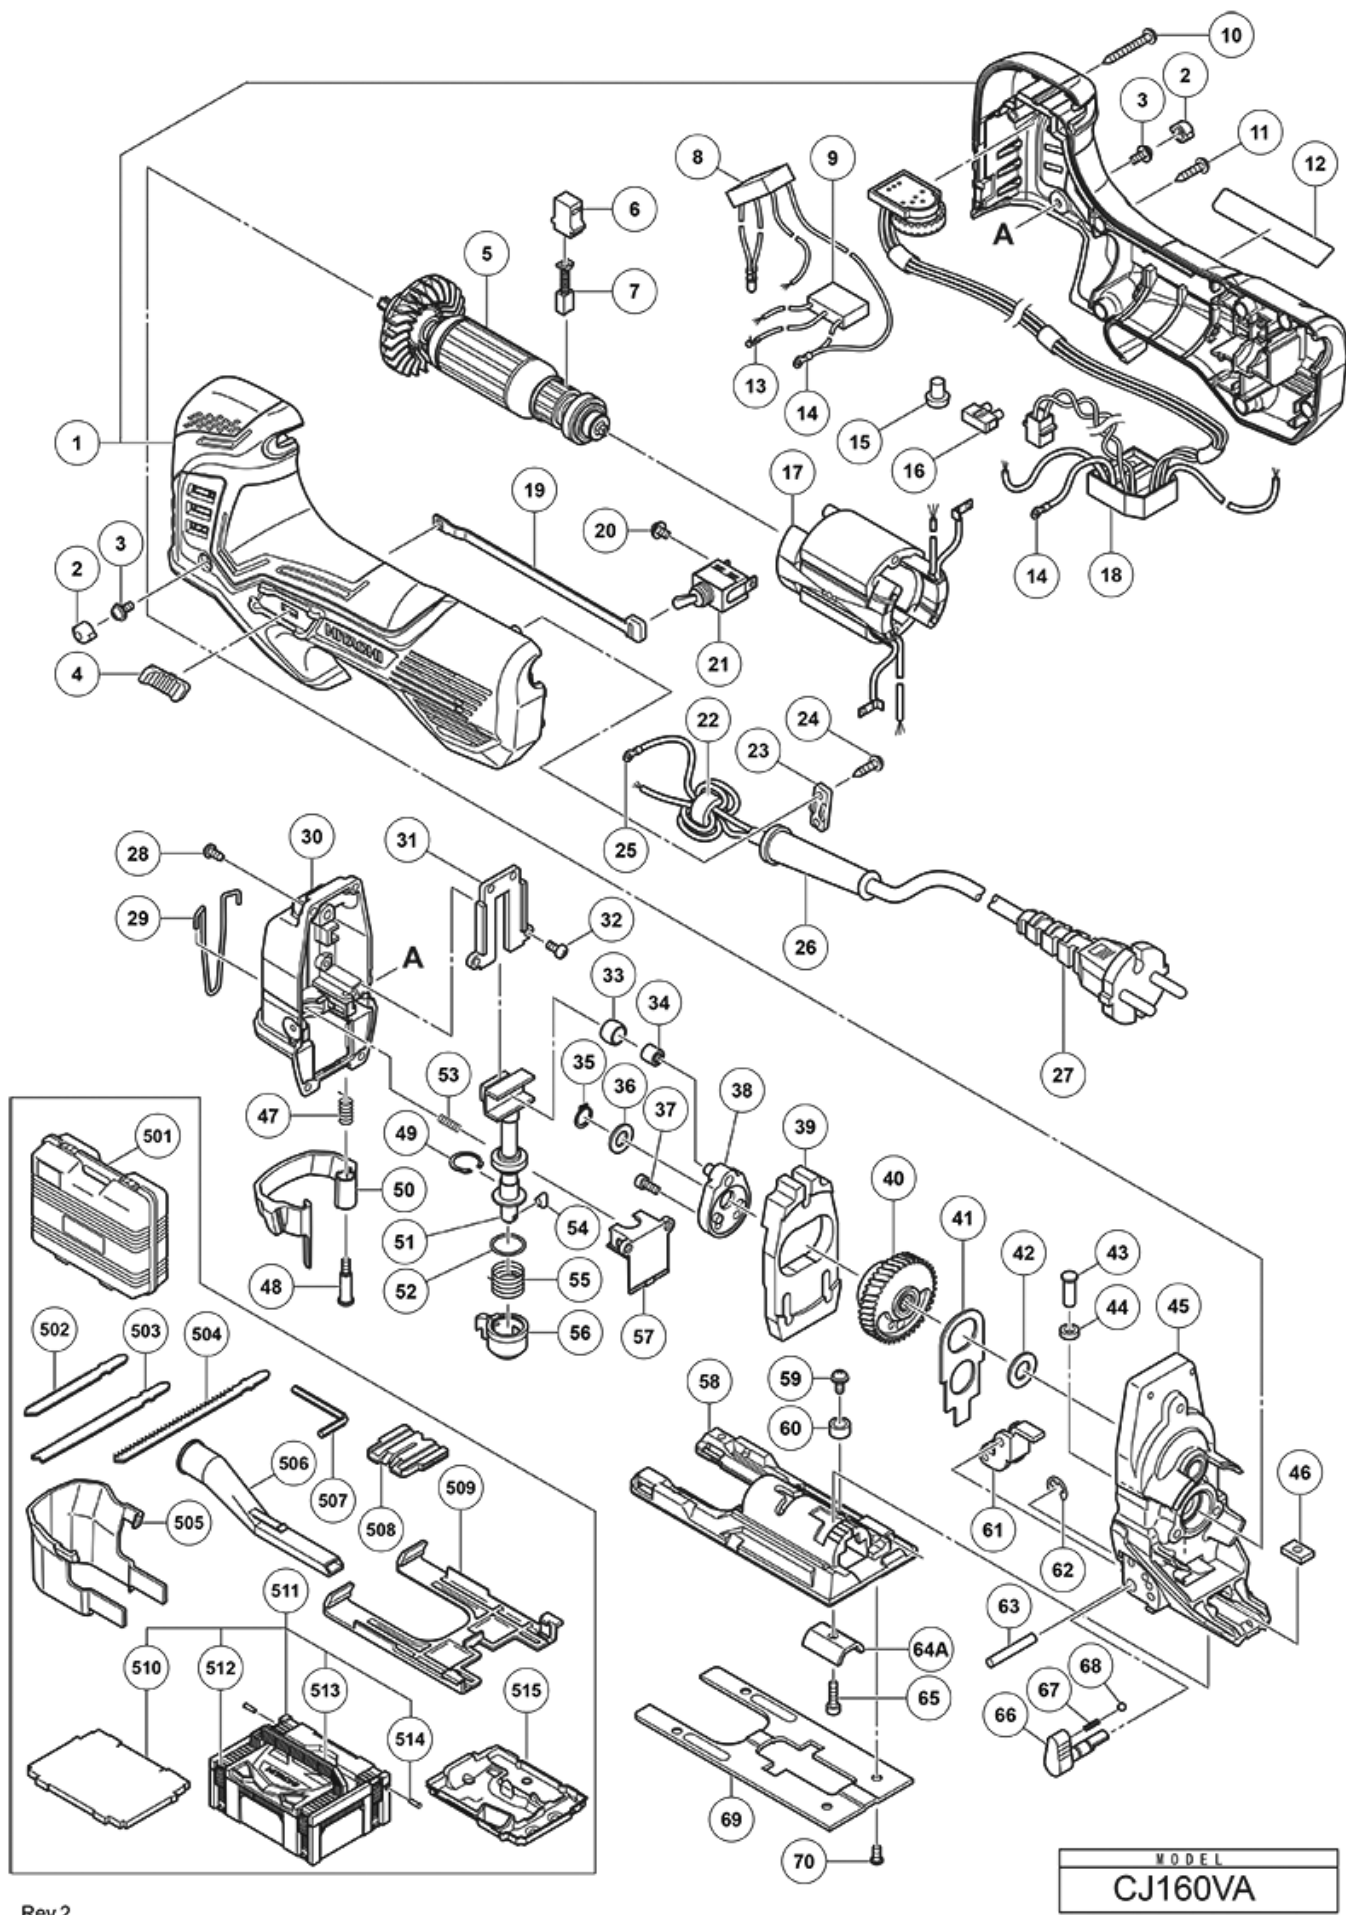

nÂ°	Artikel	Aantal gebruikt
70	321996 SPECIAL BOLT	4
501	339017 PLASTIC CARRYING CASE NEW	1
502	JIG SAW BLADES NO.42	1
503	JIG SAW BLADES NO.123X	1
504	879357 JIG SAW BLADES NO.41 (5 PCS.)	1
505	338996 CHIP COVER NEW	1
506	321591 DUST COLLECTOR	1
507	944458 HEX. BAR WRENCH 4MM	1
508	338997 SPLINTER GUARD NEW	1
509	339018 SUB BASE NEW	1
510	339281 CUSHION (C)	1
511	402539 STACKABLE CASE HSC II INCL FOAM (OLD 40025011)	1
512	336472 LATCH	4
513	336473 HANDLE	1
514	336474 HINGE	2
515	337740 INNER TRAY	1
601	321593 GUIDE	1
602	325149 GREASE (MOLUB-ALLOY NO.777-1) 75G	1
603	309922 GREASE FOR IMPACT DRIVER (500G)	1
604	930035 GREASE (SEP-3A) (100G) (NEW 714831)	1
605	879336 JIG SAW BLADES NO.11 (5 PCS.)	1
606	879337 JIG SAW BLADES NO.12 (5 PCS.)	1
607	879338 JIG SAW BLADES NO.15 (5 PCS.)	1
608	879339 JIG SAW BLADES NO.16 (5 PCS.)	1
609	879340 JIG SAW BLADES NO.21 (5 PCS.)	1
610	879341 JIG SAW BLADES NO.22 (5 PCS.)	1
611	963400 JIG SAW BLADES NO.97 FOR STAINLESS(5PCS)	1
612	321878 JIG SAW BLADES (LONG) 185L (3PCS.)	1

Rev.2