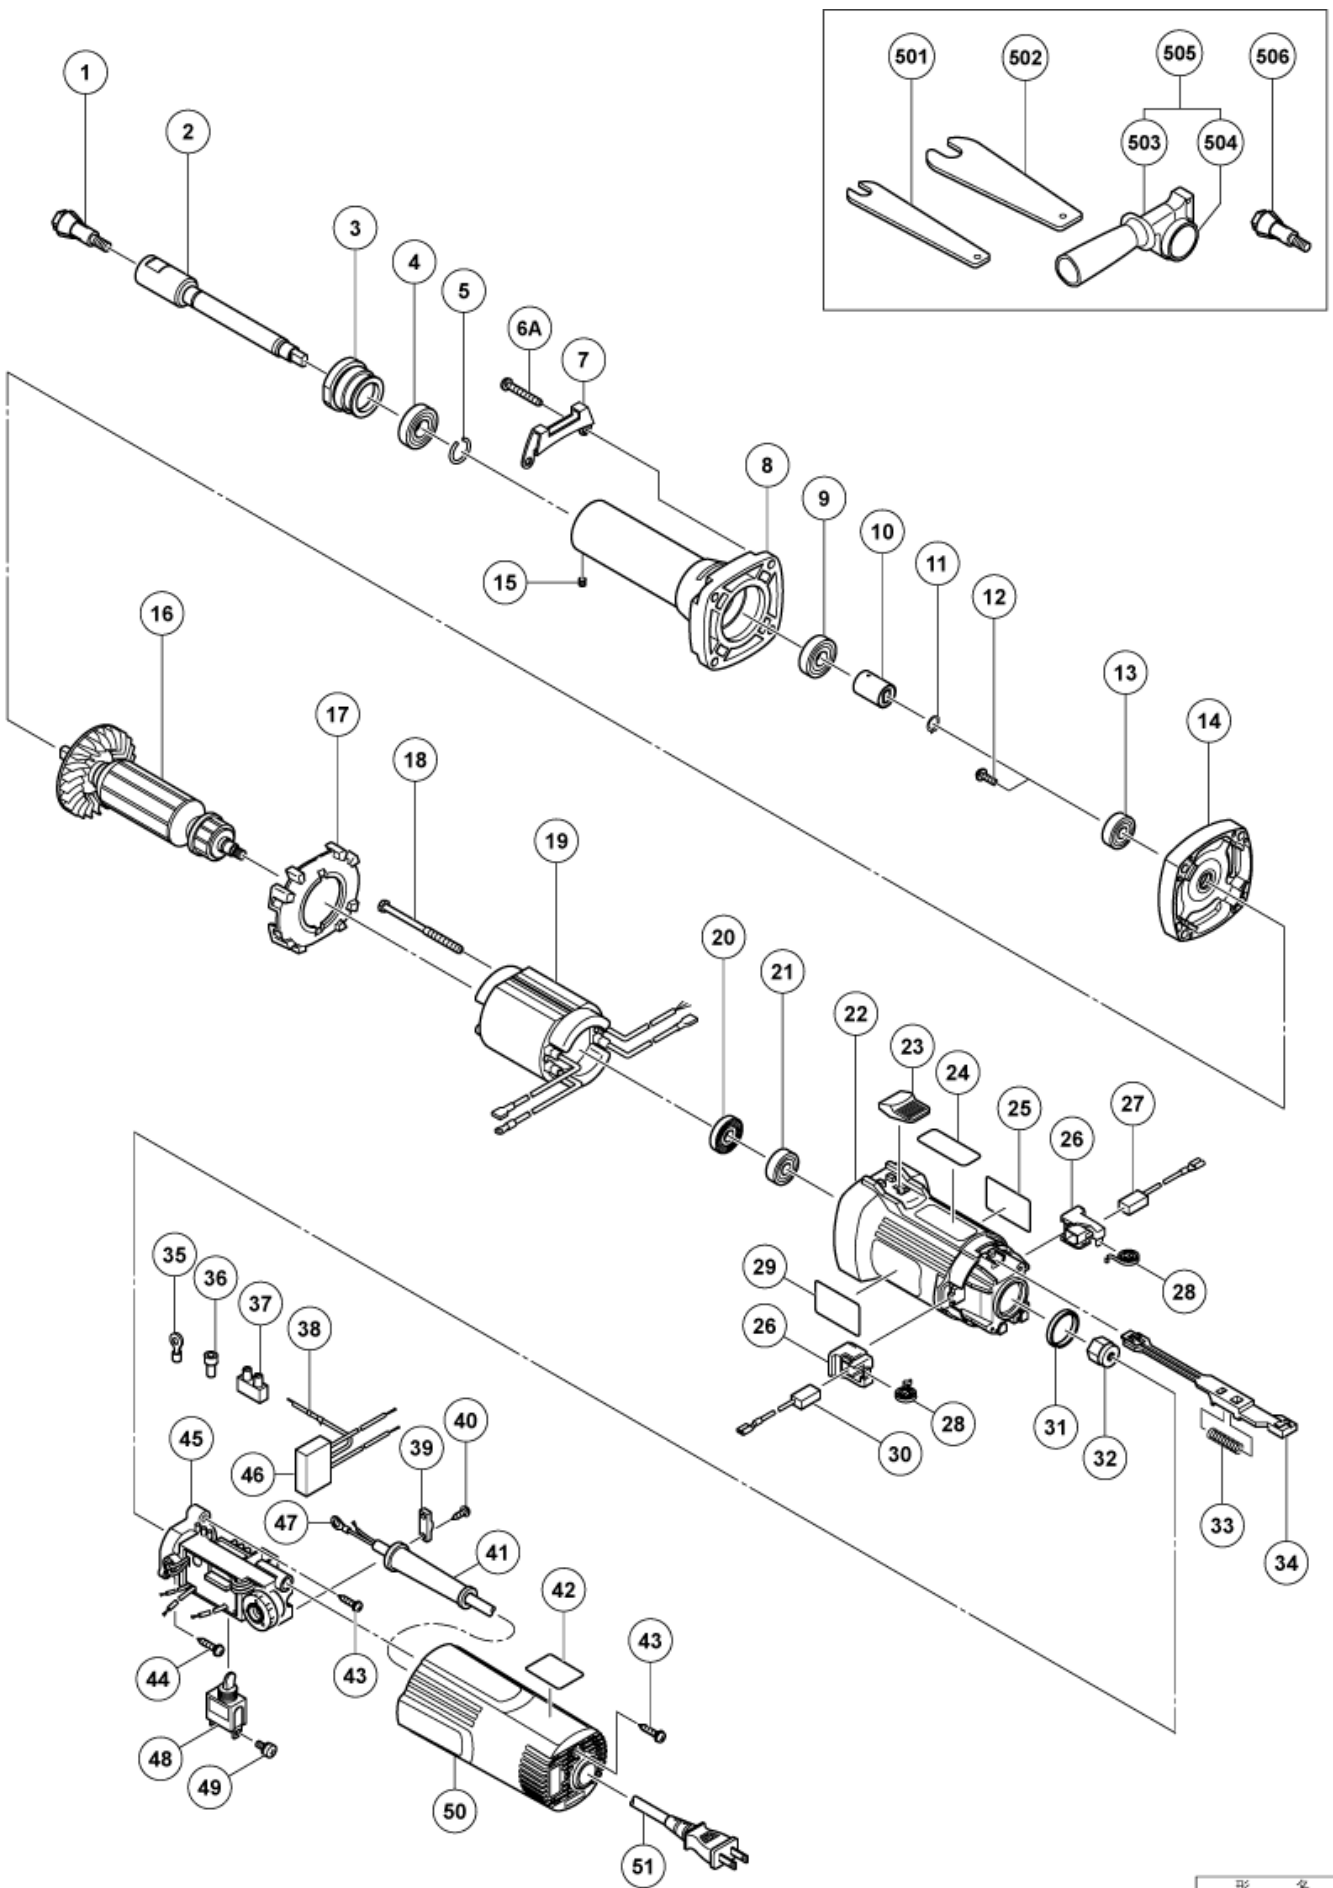

nÂ°	Artikel	Aantal gebruikt
504	330061 FLANGED SLEEVE	1
505	330060 SIDE HANDLE SLEEVE ASS'Y	1
601	939101 MOUNTED WHEELS KA-2 D6 SHAFT (10 PCS.)	1
602	939102 MOUNTED WHEELS KA-3 D6 SHAFT (10 PCS.)	1
603	939103 MOUNTED WHEELS KA-4 D6 SHAFT (10 PCS.)	1
604	939104 MOUNTED WHEELS KA-5 D6 SHAFT (10 PCS.)	1
605	939106 MOUNTED WHEELS KA-7 D6 SHAFT (10 PCS.)	1
606	939107 MOUNTED WHEELS KA-8 D6 SHAFT (10 PCS.)	1
607	939108 MOUNTED WHEELS KA-9 D6 SHAFT (10 PCS.)	1
608	949023 MOUNTED WHEELS KA-11 D6 SHAFT (10 PCS.)	1
609	949021 MOUNTED WHEELS KA-12 D6 SHAFT (10 PCS.)	1
610	949022 MOUNTED WHEELS KA-13 D6 SHAFT (10 PCS.)	1
611	939110 MOUNTED WHEELS KA-20 D3 SHAFT (20 PCS.)	1
612	939111 MOUNTED WHEELS KA-21 D3 SHAFT (20 PCS.)	1
613	939112 MOUNTED WHEELS KA-22 D3 SHAFT (20 PCS.)	1
614	939113 MOUNTED WHEELS KA-23 D3 SHAFT (20 PCS.)	1
615	939114 MOUNTED WHEELS KA-24 D3 SHAFT (20 PCS.)	1
616	939115 MOUNTED WHEELS KC-20 D3 SHAFT (20 PCS.)	1
617	939116 MOUNTED WHEELS KC-21 D3 SHAFT (20 PCS.)	1
618	939117 MOUNTED WHEELS KC-22 D3 SHAFT (20 PCS.)	1
619	939118 MOUNTED WHEELS KC-23 D3 SHAFT (20 PCS.)	1
620	939119 MOUNTED WHEELS KC-24 D3 SHAFT (20 PCS.)	1
621	939120 DRESSER C36PV	1
622	331477 COLLET CHUCK 5/16"	1
623	932624 COLLET CHUCK 3MM	1
624	985136 COLLET CHUCK 1/8"	1
625	332812 COLLET CHUCK 6MM	1

Rev.2

形名
GP3V