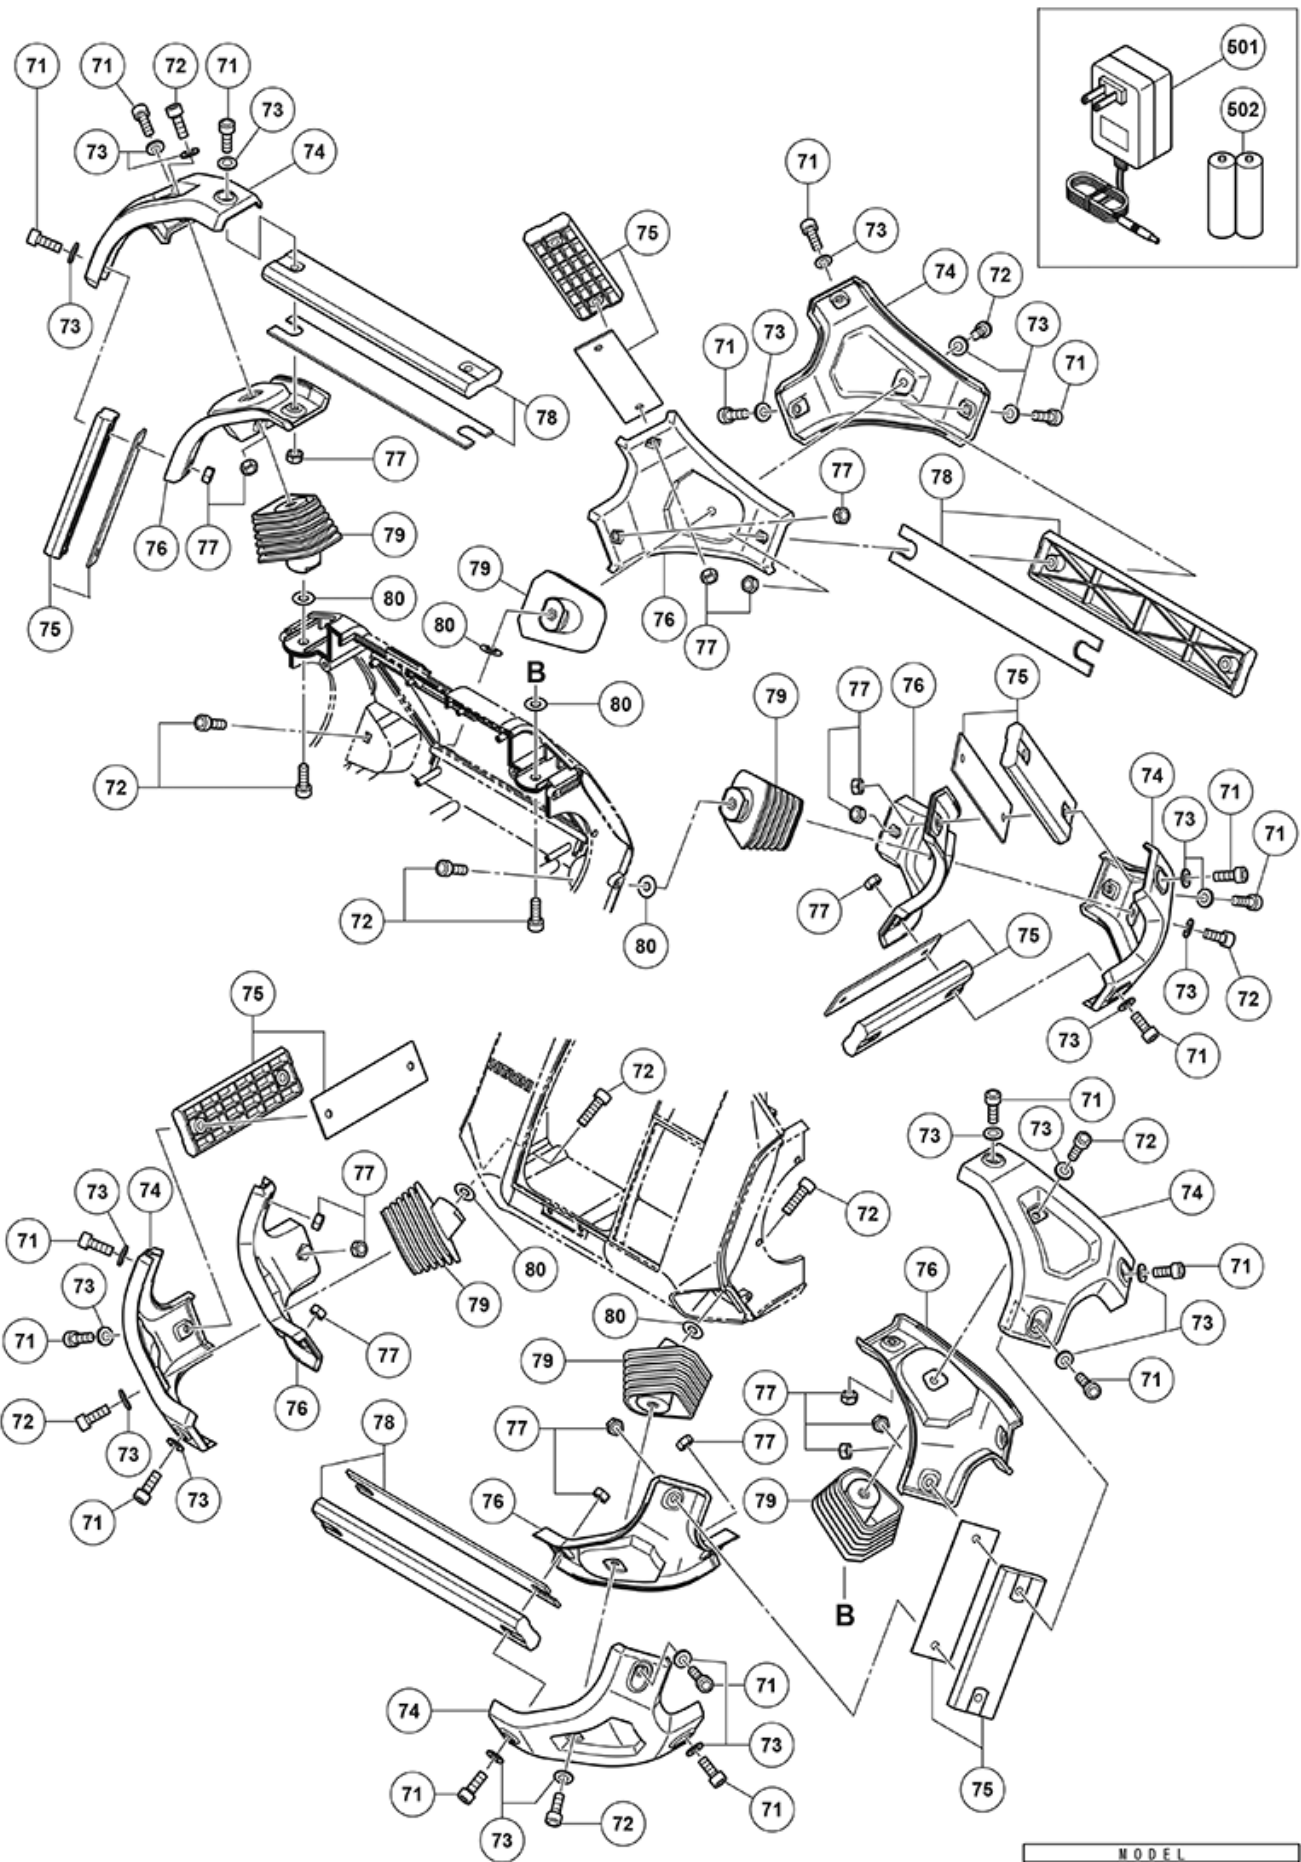

nÂ°	Artikel	Aantal gebruikt
*501	338413 AC-ADAPTER (UK) NEW	1
*501	338412 AC-ADAPTER (EURO) NEW AUG	1
*501	338414 AC-ADAPTER (AUST)	1
1	338364 TAPPING SCREW D2X8 (W/FLANGE) NEW	12
2	338392 ADAPTER STORAGE CASE NEW	1
3	338399 TAPPING SCREW D2.3X8 (W/FLANGE) NEW	19
4	338409 SQUARE WASHER NEW	11
5	338365 BATTERY COMPARTMENT SET NEW	1
6	338398 MACHINE SCREW M3X8 (W/FLANGE) NEW	9
7	338374 CONNECTOR A NEW	1
8	338397 TAPPING SCREW D4X18 NEW	7
9	338390 RUBBER ANTENNA NEW	1
10	338363 LOWER BACK COVER BUTTON NEW	1
11	338362 UPPER BACK COVER BUTTON NEW	1
12	338361 BACK COVER LATCHING B NEW	1
13	NAME PLATE	1
14	338360 BACK CABINET SET NEW	1
15	338388 UPPER CONTACT BRACKET NEW	1
16	339154 BATTERY TERMINAL NEW	1
17	338389 LOWER CONTACT BRACKET NEW	1
18	338407 INTERNAL WIRE (B) NEW	1
19	338405 CONNECTOR C NEW	2
20	338387 BATTERY COVER NEW	1
21	338410 SCREW M3 NEW	1
22	338394 DC JACK BRACKET NEW	1
23	339155 RUBBER SHEET (DC JACK) NEW	1
24	338396 DC JACK NEW	1
25	338404 CONNECTOR B NEW	1
26	338372 CABLE HOLDER (ANDROID) NEW JUL	1
27	338385 SUPPORT NEW	1
28	338366 BRACKET SET NEW	1
29	338400 TAPPING SCREW D2X6 NEW	6
30	338383 LEFT LATCHING NEW	1
31	338378 LEFT LATCHING MOUNTING NEW	1
32	338384 RIGHT LATCHING NEW	1
33	338379 RIGHT LATCHING MOUNTING NEW	1
34	338386 LATCHING PLATE NEW	1
35	338408 PCB ASS'Y (USB) NEW	1

Rev.2

Rev.1

MODEL
UR18DSDL(2/2)