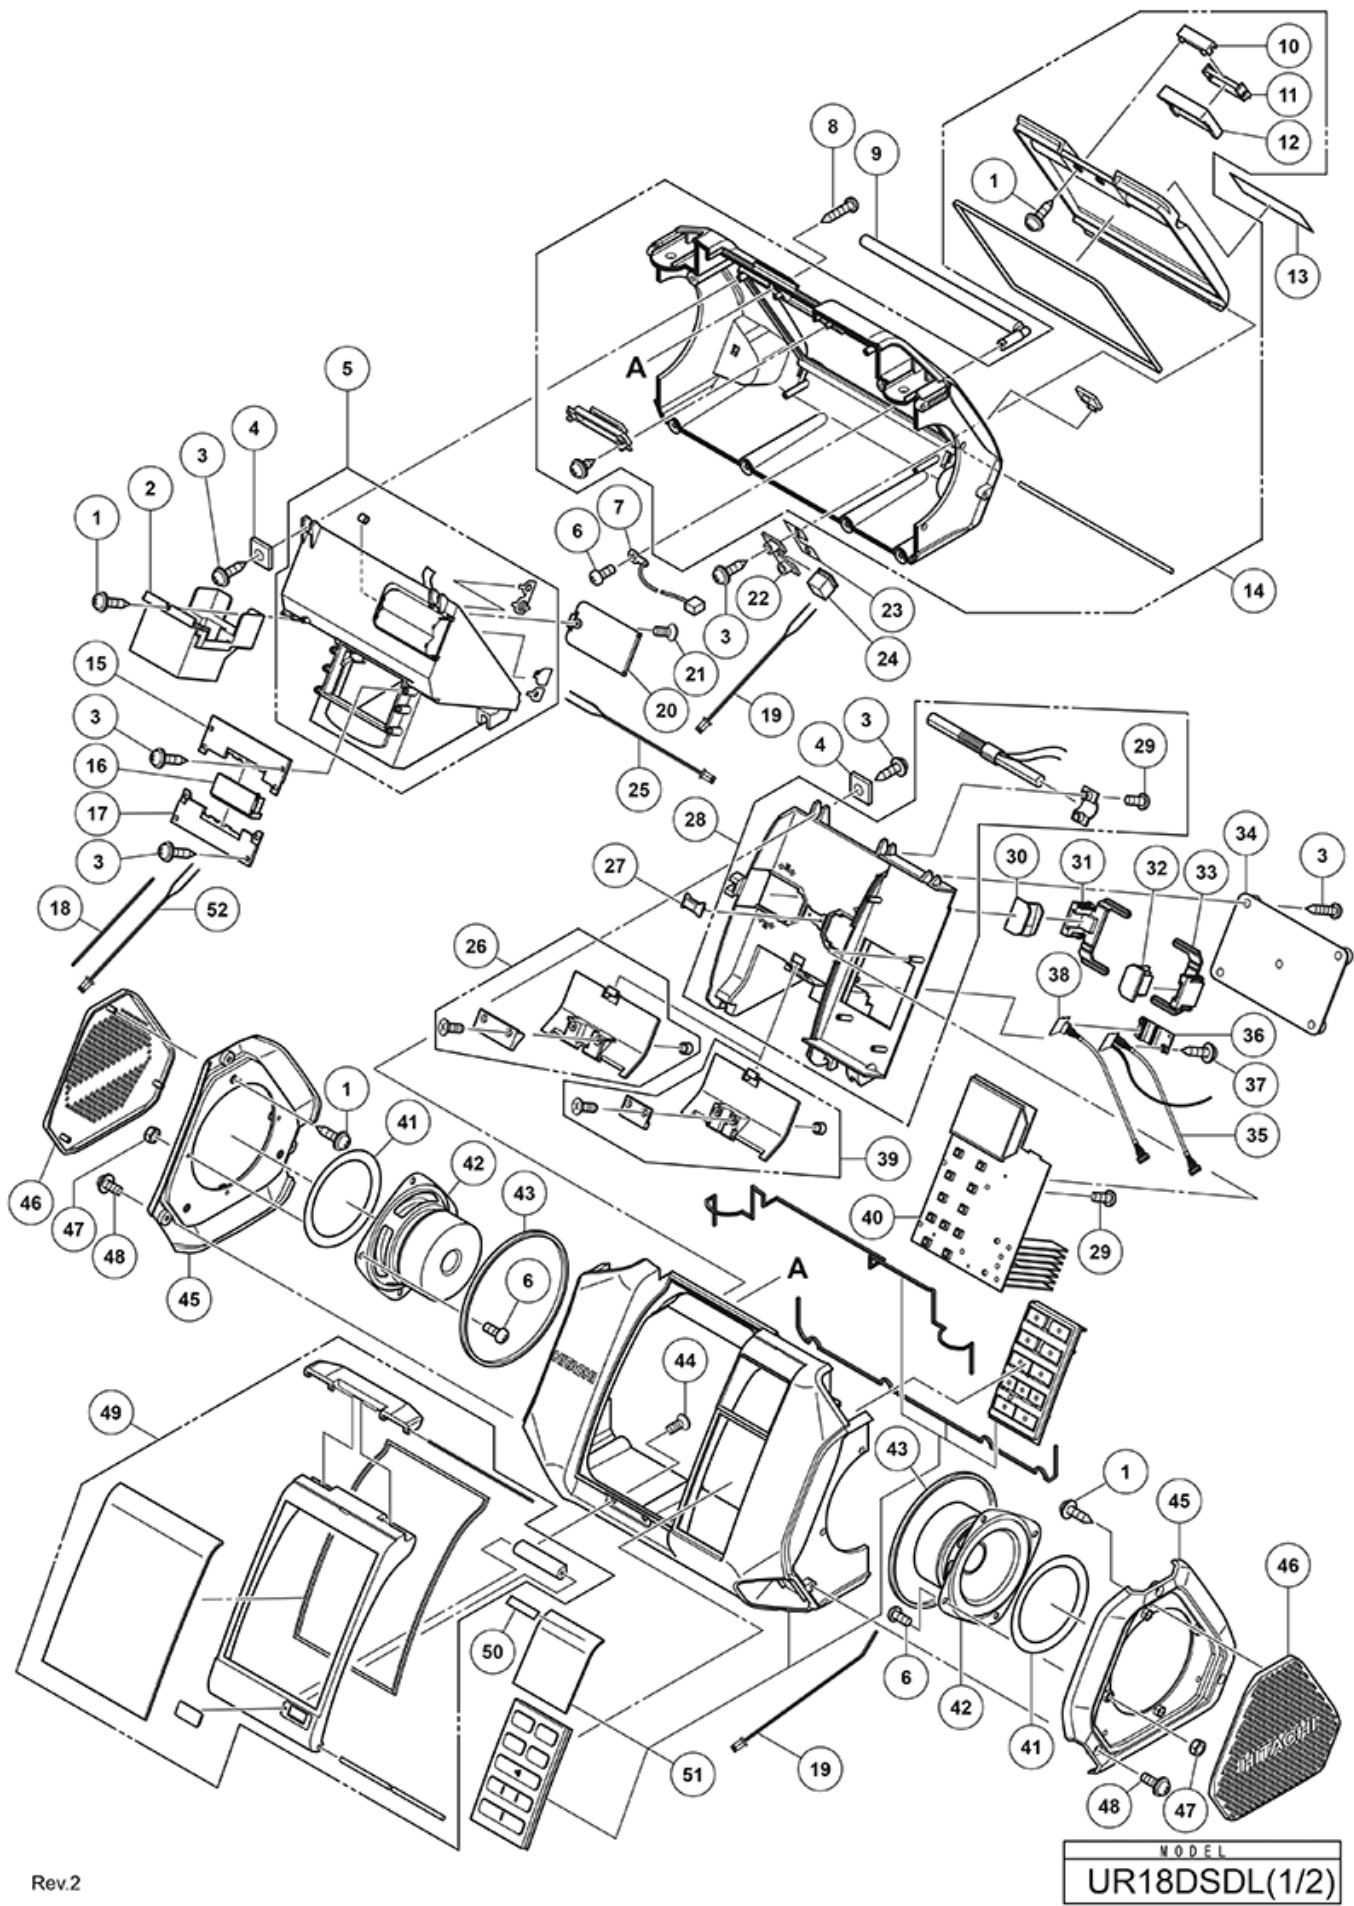

nÂ°	Artikel	Aantal gebruikt
*501	338413 AC-ADAPTER (UK) NEW	1
*501	338412 AC-ADAPTER (EURO) NEW AUG	1
*501	338414 AC-ADAPTER (AUST)	1
1	338364 TAPPING SCREW D2X8 (W/FLANGE) NEW	12
2	338392 ADAPTER STORAGE CASE NEW	1
3	338399 TAPPING SCREW D2.3X8 (W/FLANGE) NEW	19
4	338409 SQUARE WASHER NEW	11
5	338365 BATTERY COMPARTMENT SET NEW	1
6	338398 MACHINE SCREW M3X8 (W/FLANGE) NEW	9
7	338374 CONNECTOR A NEW	1
8	338397 TAPPING SCREW D4X18 NEW	7
9	338390 RUBBER ANTENNA NEW	1
10	338363 LOWER BACK COVER BUTTON NEW	1
11	338362 UPPER BACK COVER BUTTON NEW	1
12	338361 BACK COVER LATCHING B NEW	1
13	NAME PLATE	1
14	338360 BACK CABINET SET NEW	1
15	338388 UPPER CONTACT BRACKET NEW	1
16	339154 BATTERY TERMINAL NEW	1
17	338389 LOWER CONTACT BRACKET NEW	1
18	338407 INTERNAL WIRE (B) NEW	1
19	338405 CONNECTOR C NEW	2
20	338387 BATTERY COVER NEW	1
21	338410 SCREW M3 NEW	1
22	338394 DC JACK BRACKET NEW	1
23	339155 RUBBER SHEET (DC JACK) NEW	1
24	338396 DC JACK NEW	1
25	338404 CONNECTOR B NEW	1
26	338372 CABLE HOLDER (ANDROID) NEW JUL	1
27	338385 SUPPORT NEW	1
28	338366 BRACKET SET NEW	1
29	338400 TAPPING SCREW D2X6 NEW	6
30	338383 LEFT LATCHING NEW	1
31	338378 LEFT LATCHING MOUNTING NEW	1
32	338384 RIGHT LATCHING NEW	1
33	338379 RIGHT LATCHING MOUNTING NEW	1
34	338386 LATCHING PLATE NEW	1
35	338408 PCB ASS'Y (USB) NEW	1

Rev.2

Rev.1

MODEL
UR18DSDL(2/2)