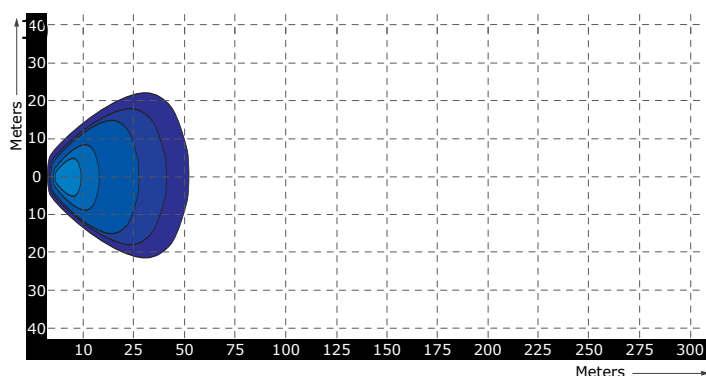

Details

Accessoires

Technische tekening

Lichtgrafiek (grafiek 1)

TRALERT®

BETTER LIGHT - WORK SAFER

LED Blue Spot Safety lamp

BLUE
SPOT